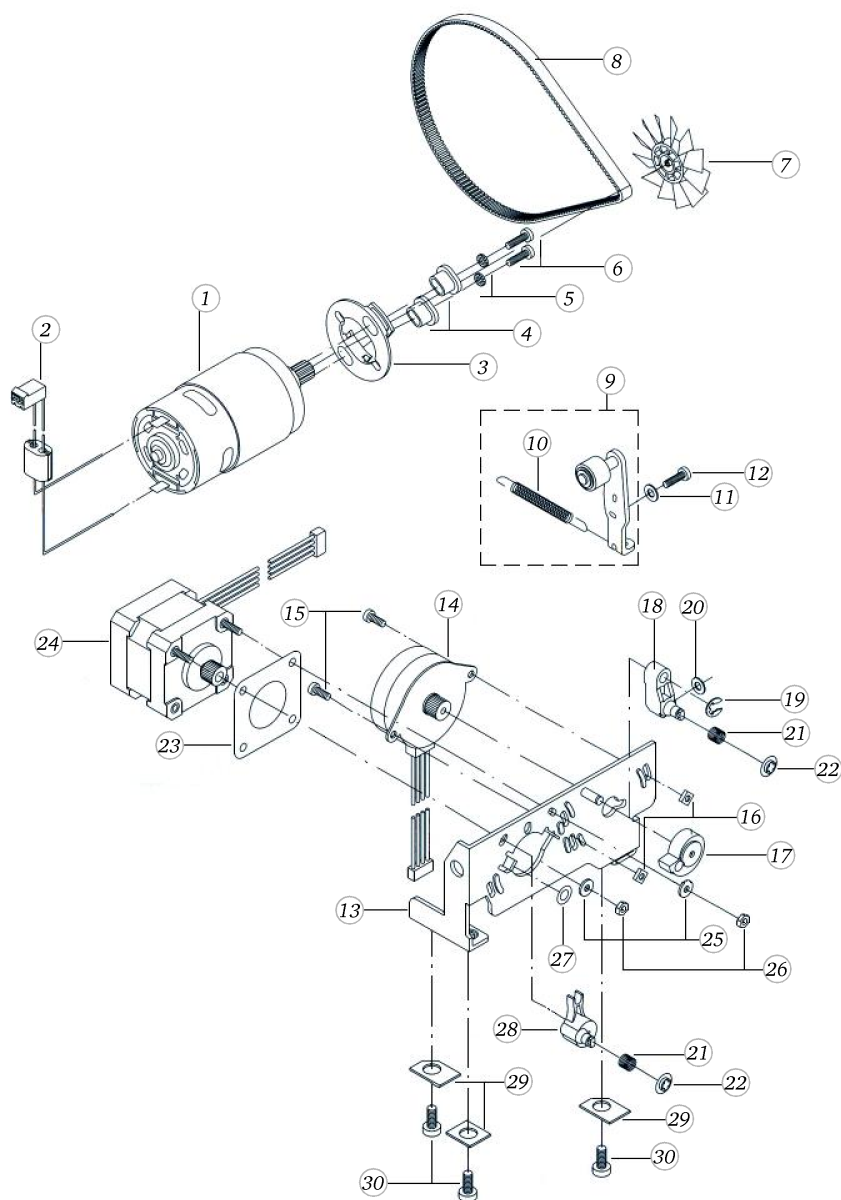

BERNINA artista 180

Main motor and stepper (artista 180)

Pos	Item number	Description
1	0078847202	MOTOR CPL.
2	0038537000	MOTOR CABEL CPL
3	0078985100	Cuff
3	0078985200	Cuff
4	0078995100	bushing
4	0078995200	Bushing
5	23350653++	Curved Spring Washe d4.3xD8xs0.5
6	0078865045	Socket Pan Head Thread Forming Screws M4x16 DIN7500 - BN13916 Art-No. 2027615
7	0304355101	FAN IMPELLER
8	0079035000	BELT 2M
9	0078657300	BELT TENSION
10	25602503++	TENSION SPRING
11	22954313++	Washer d4.2xD14xs1.5
12	0078865044	Socket Pan Head Thread Forming Screws M4x12 DIN7500 - BN13916 Art-No. 2027607
13	0087617000	STEP MOTOR BRACKET
14	0078355104	STEP MOTOR
15	0077525032	Head Cap Screw Torx M3x8 ISO 14580 - BN4850 Art- No. 1145932
16	22683623++	4 SIDED NUT
17	0087605200	SPIRAL CURVE
18	0087595000	CONTROL LEVER
19	23501453++	Circlips For Shafts d1 4 DIN6799 - BN809 Art- No.1284657
20	0300155000	WASHER
21	25570303++	PRESSURE SPRING
22	0007275000	LOCK WASHER 10X5.5X1.5
23	0087745000	DAMPING FOIL
24	0003215104	STEP MOTOR SW
25	22950613++	Washer d3.1xD8xs1
26	22502313++	HEXAGONAL NUT
27	0030735005	O-ring Seal D3/d1.5 70±5 IRHD NBR 70,5 / 5 P DIN3771