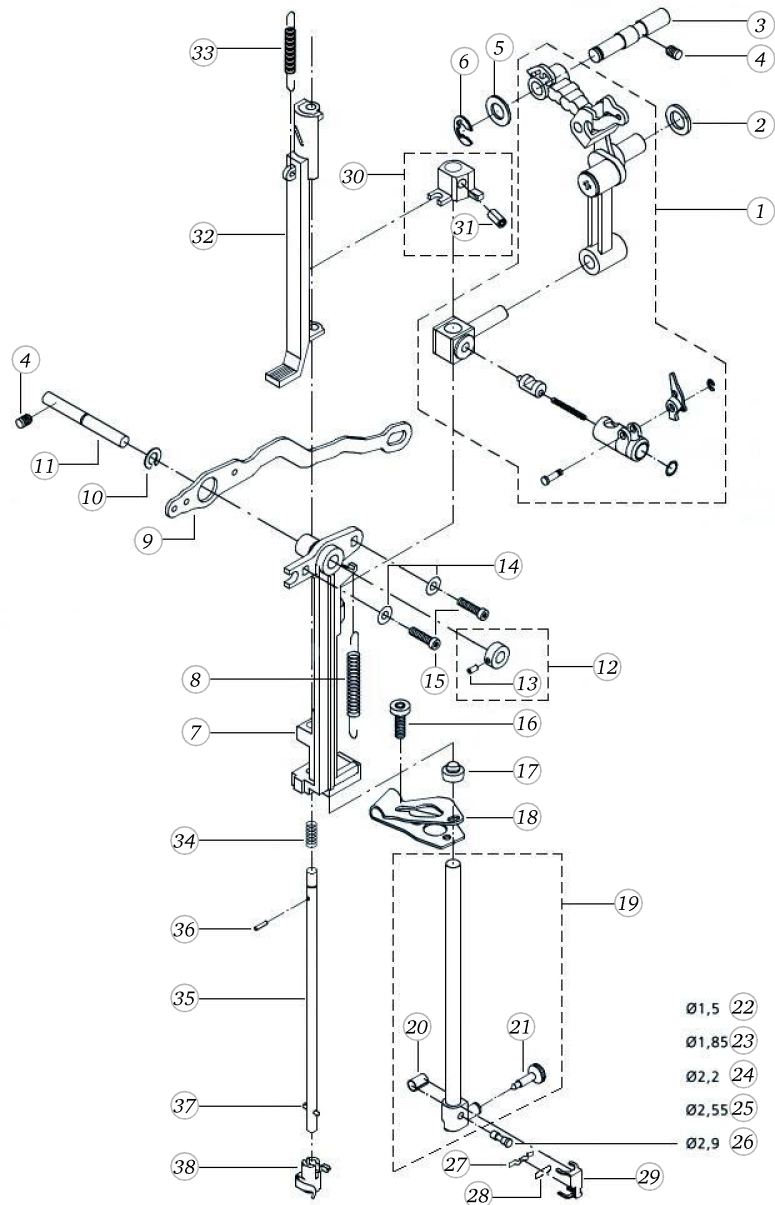

BERNINA artista 180

Needlesystem (artista 180)

Pos	Item number	Description
26	0082115004	PIN Ø2.90
27	0082135100	FLAT SPRING
28	0082145000	GUIDE
29	0082125000	CLAMP
30	0075637300	Guide Assembled
31	0078665041	Hexalobular Socket Set Screws M4x4 ISO 4026 - BN11493 Art-No. 3060207
32	0075865200	THREADER SUPPORT
33	0075315200	Spring
34	0075965000	Spring -
35	0075747200	Threader Device Cpl.
36	0075955015	PIN
37	0075955015	PIN
38	0337927100	threader head packed