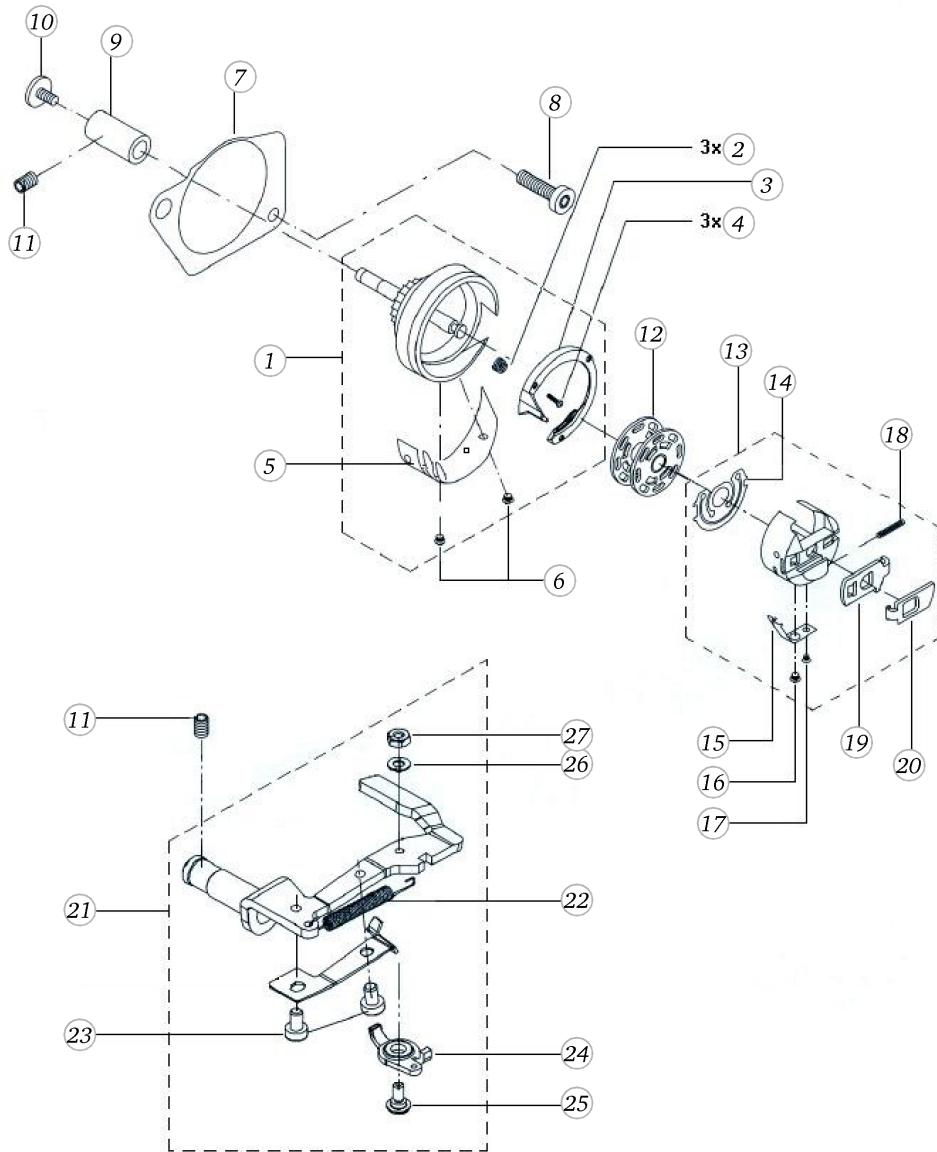

BERNINA artista 180

Rotary hook with bobbin case (artista 185)

Pos	Item number	Description
1	0060767701	ROTARY HOOK CPL.9MM
2	0023865100	SPRING
3	0307335000	THREAD DEFLECTOR
4	0069105000	SCREW
5	0306845200	THREAD PROTECTION
6	0023845211	SCREW
7	0078725100	COVER SHEET
8	0078865043	Socket Pan Head Thread Forming Screws M4x10 DIN7500 - BN13916 Art-No. 2027593
9	0022905100	BUSH
10	0017205300	LOW-HEAD-SCREW-M3
11	0078665043	thru head screw Hexalobular Socket Set Screws M4x6 ISO 4026 - BN11493 Art-No. 3060208
12	0060265300	BOBBIN METAL
13	0060687810	BOBBIN CASE CPL.
14	0060695310	STOP SPRING C
15	0063105210	SPRING C
16	0063115000	SCREW
17	0063125000	SCREW
18	0310065000	SPRING
19	0031575000	BOBBIN CASE LATCH PT2
20	0031585000	BOBBIN CASE LATCH PT2
21	0029047701	BOBBINCASE STOP CPL.
22	0023935000	SPRING
23	0077525020	SCREW TORX M2.5X4
24	0023945100	SUPPORT
25	0023955200	cylindrical screw
26	23225553++	Curved Spring Washer 2,2/4,5/0,3
27	22500223++	Hex Nuts 0,8d M2 DIN934 - BN109 Art-No. 1088221