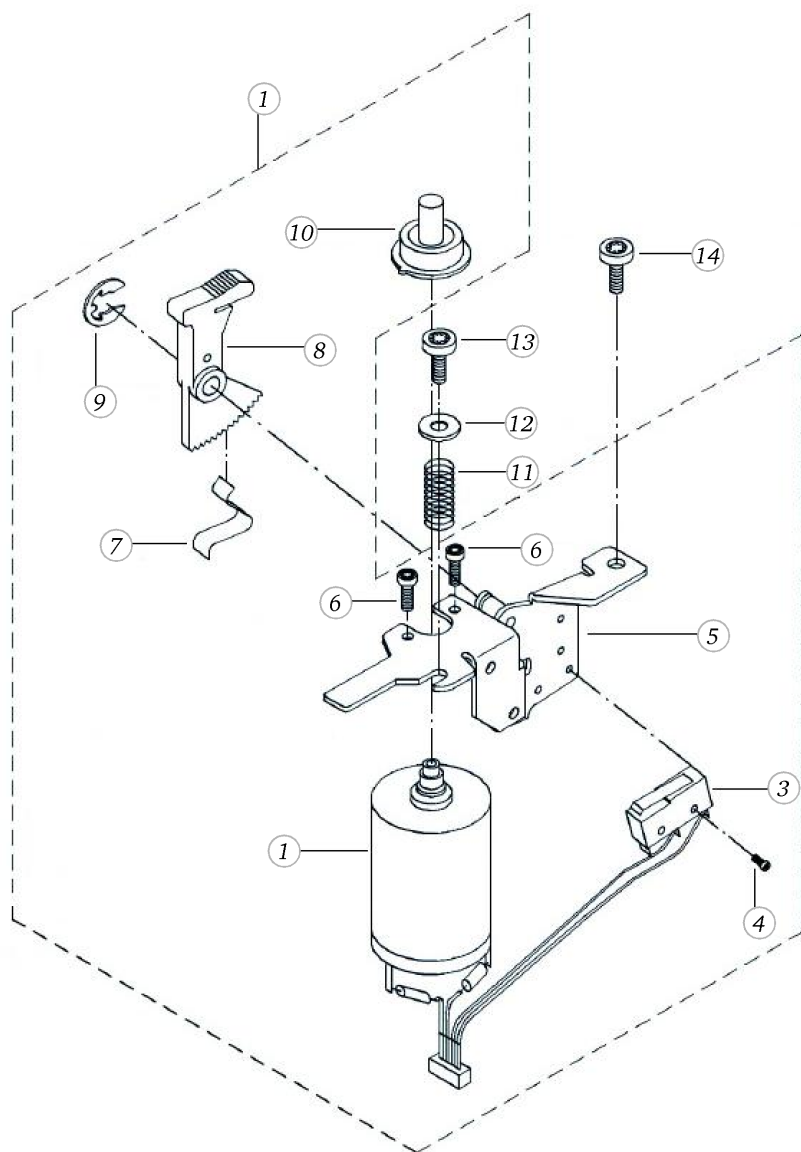

BERNINA artista 180

Bobbinwinder

Pos	Item number	Description
1	0311537200	BOBBIN WINDER CPL.
3	0007935400	MICRO SWITCH
4	0078865015	Socket Pan Head Thread Forming Screws M2x10 DIN7500 - BN13916 Art-No. 3271298
5	0311515000	WINDER SUPPORT
6	0077525020	SCREW TORX M2.5X4
7	0077745000	Spring
8	0020077100	BOBBIN WINDER LEVER CPL.
9	23501153++	Circlips For Shafts d1 3.2 DIN6799 - BN809 Art- No.1284649
10	0018437200	Spool Carrier Cpl. white
11	25545003++	Spring
12	22955013++	Flat Washer
13	0078865046	Socket Pan Head Thread Forming Screws M4x20 DIN7500 - BN13916 Art-No. 3070342
14	0078865043	Socket Pan Head Thread Forming Screws M4x10 DIN7500 - BN13916 Art-No. 2027593