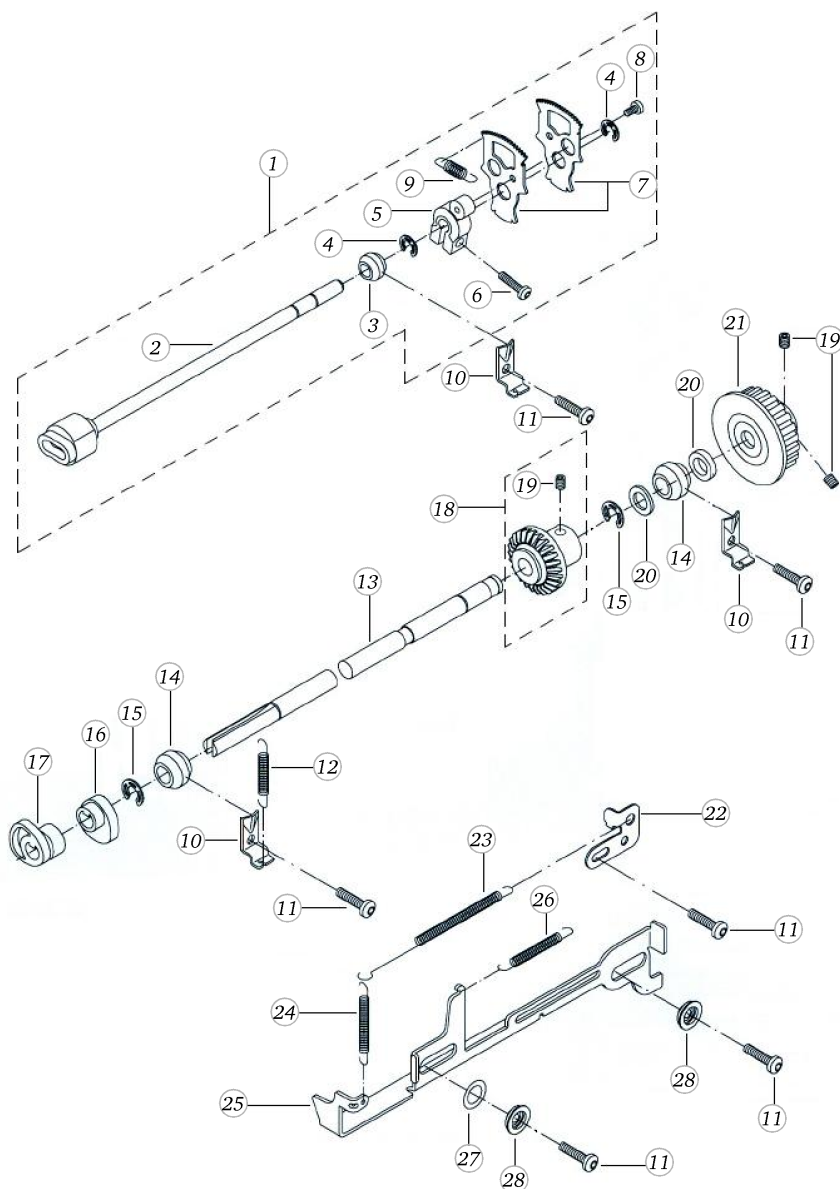

# Crank- and Base Shaft (artista 180 / RICCAR)

Pos	Item number	Description
1	0078367201	CRANKSHAFT CPL.
2	0078365000	CRANK SHAFT
3	0078235001	Bearing
4	23501753++	Circlip For Shafts d1 5 DIN6799 - BN809 Art-No.1284665
5	0078035100	STITCH LENGTH CLAMP V180
6	0078865044	Socket Pan Head Thread Forming Screws M4x12 DIN7500 - BN13916 Art-No. 2027607
7	0078015000	TOOTHED SEGMENT
8	0078865033	Socket Pan Head Thread Forming Screws M3x6 DIN7500 - BN13916 Art-No. 2027534
9	0078445000	Tension Spring De=5,0 L0=15,5 d=0,5
9	0343315000	Tension Spring De=6 L0=18,5 d=0,85
10	0078715200	FIXATION PIECE
11	0078865043	Socket Pan Head Thread Forming Screws M4x10 DIN7500 - BN13916 Art-No. 2027593
12	0079187100	Spring Cpl
13	0078125000	BASE SHAFT
14	0078235000	Bearing
15	23502053++	Circlip For Shafts d1 6 DIN6799 - BN809 Art-No.1284673
16	0078105000	CAM
17	0078115000	CAM
18	0022947400	BEVEL GEAR CPL
19	0078685072	Hexalobular Socket Set Screws M5x0,5x5
20	0078875000	DISTANCE RING
21	0019947300	TOOTHED BELT D. WHEEL
22	0078405000	Spring Location Piece
23	0078435000	Spring
24	25603003++	TENSION SPRING
25	0078395200	LINK
26	25604203++	TENSION SPRING
27	0030735100	o-ring seal D10.82/d1.78 70ShoreA EPDM schwefelvernetzt D