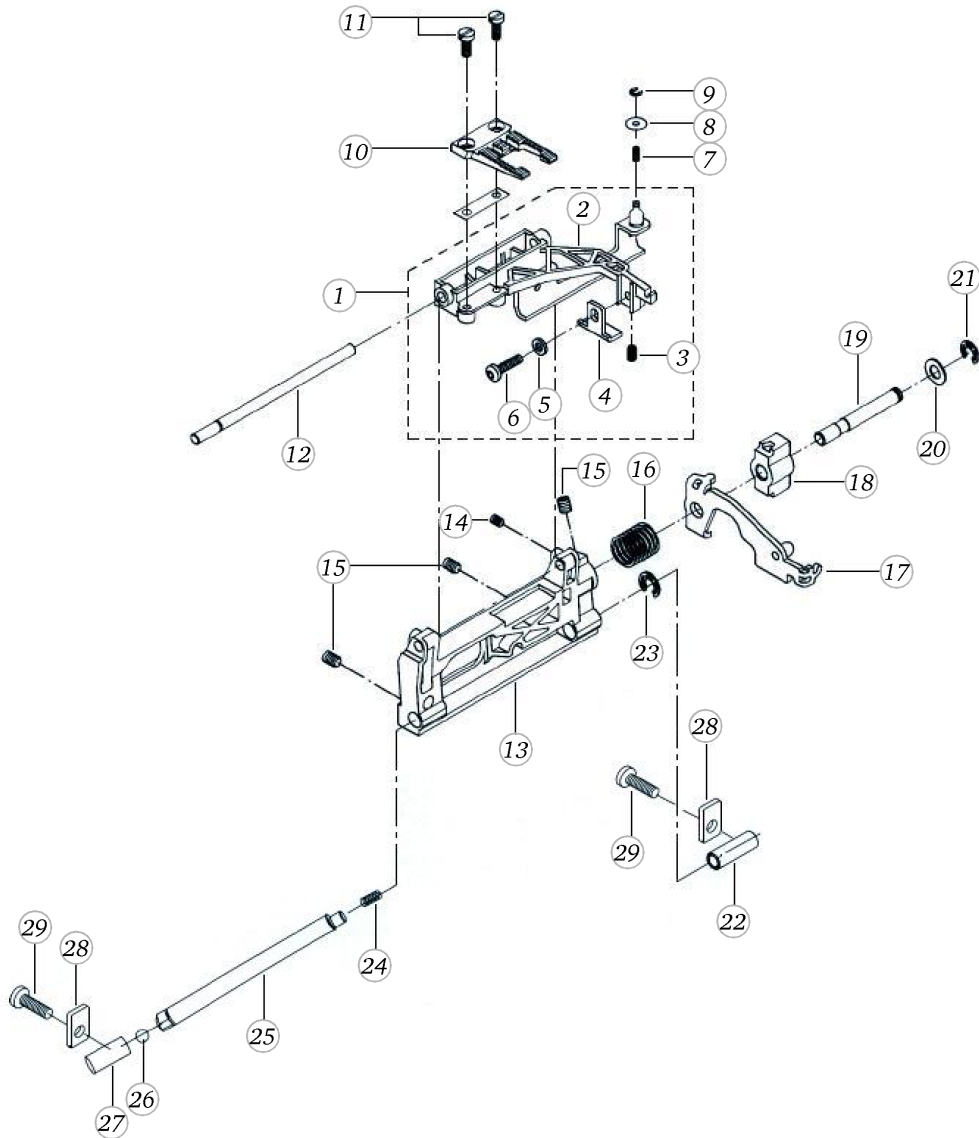

BERNINA artista 180

Feed dog unit

Pos	Item number	Description
28	0010475100	PRESSURE PLATE
29	0078865043	Socket Pan Head Thread Forming Screws M4x10 DIN7500 - BN13916 Art-No. 2027593