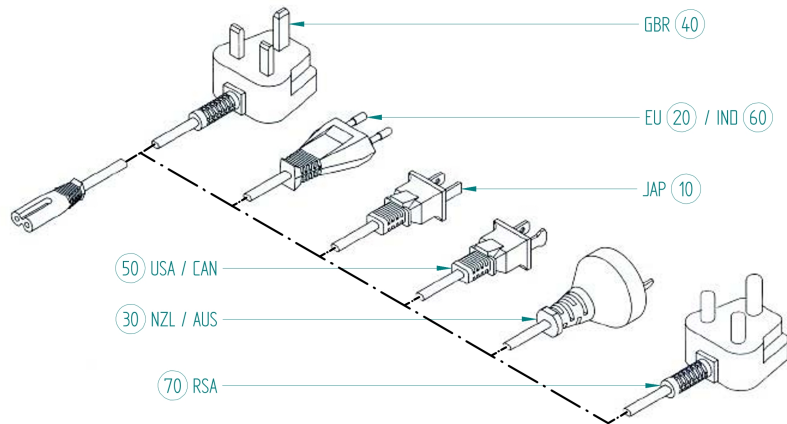

## Power Plug

Pos	Item number	Description
10	0079287004	Power Cord Cpl. Japan
20	0079287303	Power Cord Cpl. Europe
30	0079287002	Power Cord Cpl. New Zealand / Australia
40	0079287001	Power Cord Cpl. Great Britain
50	0079287300	Power Cord Cpl. USA / CAN
60	0079287000	Power Cord India
70	0079287405	Power Cord Cpl. South Africa