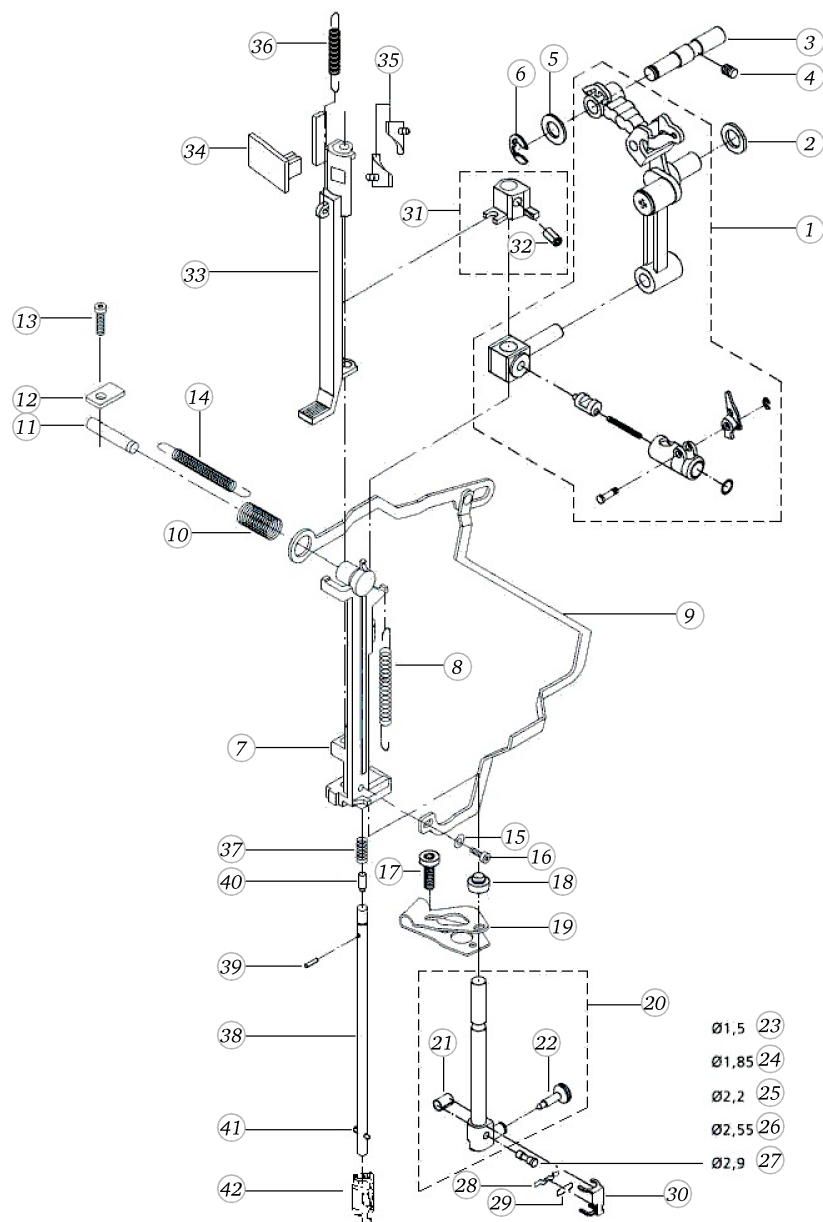

BERNINA artista 180

Needlesystem

Pos	Item number	Description
1	0088827200	TAKE-UP LEVER SET
2	22961743++	WASHER
3	0082265000	CYLINDRICAL PIN
4	0078665043	Hexalobular Socket Set Screws M4x6 ISO 4026 - BN11493 Art-No. 3060208
5	23001213++	Flat Washer d6.2xD10xs1
6	23501753++	Circlip For Shafts d1 5 DIN6799 - BN809 Art-No.1284665
7	0320797000	NEEDLE BAR SUPPORT SET
8	0028525100	Spring
9	0087967100	LEVER CPL.
10	0087225000	SPRING
11	0087145200	PIVOT
12	0010475100	PRESSURE PLATE
13	0078865044	Socket Pan Head Thread Forming Screws M4x12 DIN7500 - BN13916 Art-No. 2027607
14	0304925200	SPRING
15	22952023++	WASHER
16	0078865035	Socket Pan Head Thread Forming Screws M3x10 DIN7500 - BN13916 Art-No. 2027550
17	0078865043	Socket Pan Head Thread Forming Screws M4x10 DIN7500 - BN13916 Art-No. 2027593
18	0075715000	BUFFER
19	0075697000	BUFFER SPRING CPL.
20	0082087203	NEEDLE BAR CPL. RL
21	0012965200	Spring Husk
22	0082435200	NEEDLECLAMP-SCREW
22	0082435400	Needle Clamp Screw
22	0082435300	Needle Clamp Screw
22	0082435400	Needle Clamp Screw
23	0082115000	PIN Ø1.5
24	0082115001	PIN Ø1.85
25	0082115002	PIN Ø2.20
26	0082115003	PIN Ø2.55