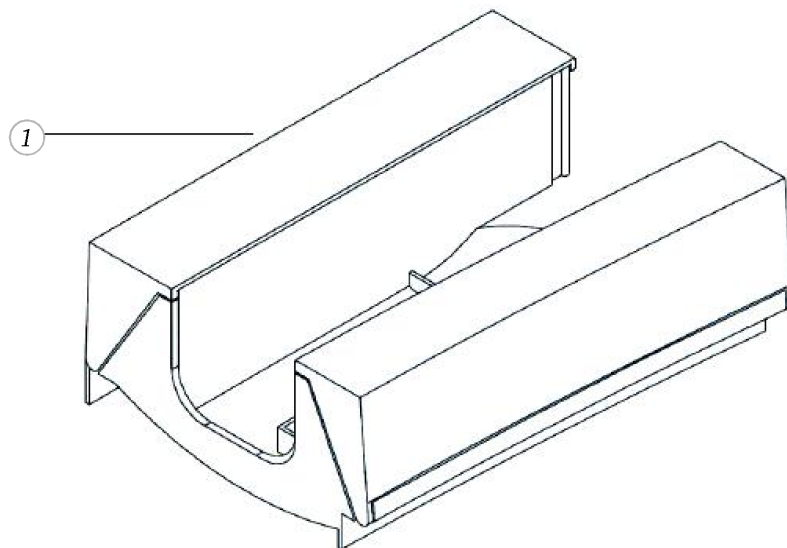

Pos	Item number	Description
1	0079347100	ACCESS. BOX CLASSIC