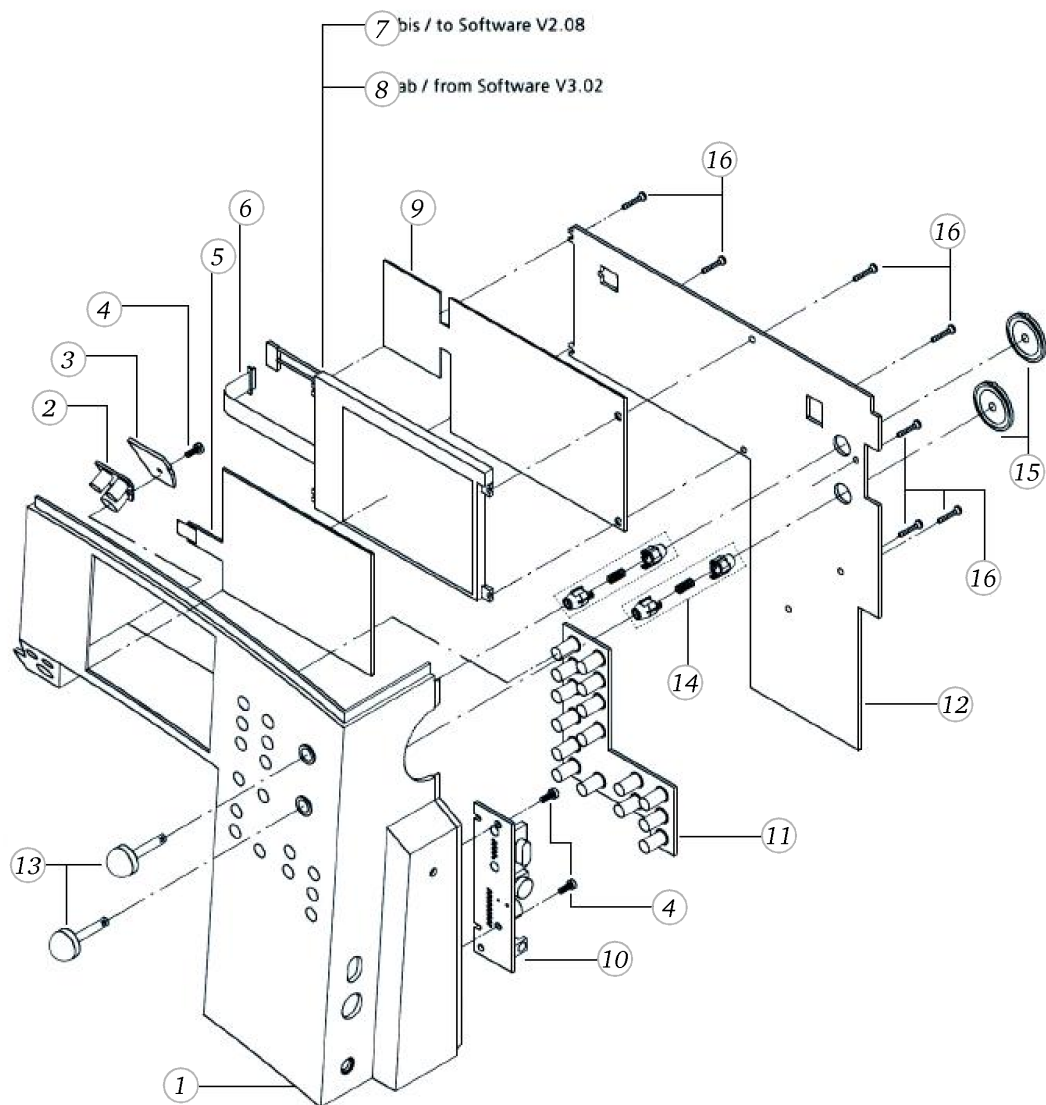

BERNINA artista 180

Front cover with LCD and Print (artista 180 RICCAR)

Pos	Item number	Description
1	0087815004	FRONT COVER RICCAR 180
2	0087715000	RUBBER PAD RET
3	0087707000	RET-PRINT ARITSTA
4	0023345000	Screw Pan Head Pt 3 x 8 WN1452 - BN20138 Art-No. 3216015
5	0087755200	TOUCH SCREEN 165-185
6	0006165003	JUMPER 12POL 76MM
7	0087765000	LCD CPL.
8	0087765001	LCD CPL.
9	0087775000	INSULATING FOIL
10	0045317300	PRINT ADAPTER
11	0087825000	RUBBER SELECTION PAD
12	0045197600	S-PRINT A165/170/180
13	0087835000	BUTTON
14	0087847000	GUIDE CPL.
15	0087855000	STOP DISC
16	0089445000	SPECIAL TORX SCREW