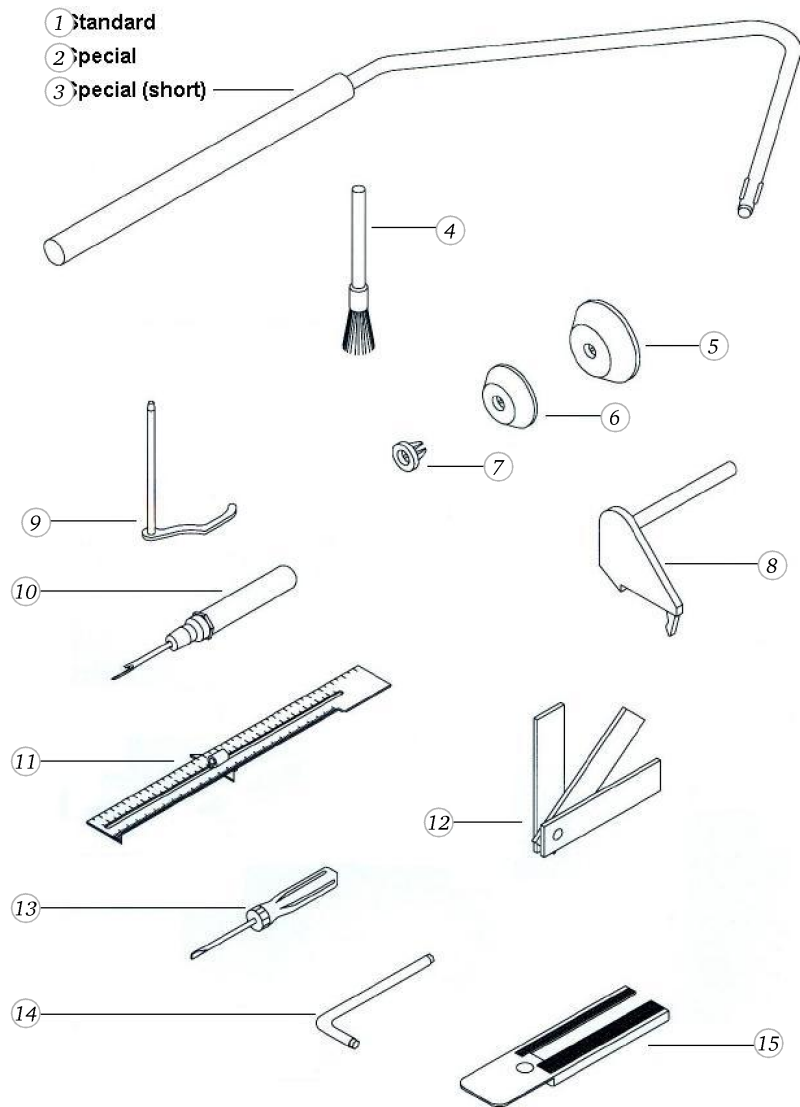

BERNINA artista 180

Accessories

Pos	Item number	Description
1	0016357700	Knee Lifter Lever Cpl.
2	0016357301	KNEELEVER SPECIAL
3	0016357302	KNEE LIFTER LEVER
4	330022031+	DUST-BRUSH
4	33002203++	Brush
5	0079305101	DISK D43
6	0079305200	Disc D27
7	0079265200	Disc D 12
8	0079125200	SPOOL-SUPPORT
8	0079125300	SPOOL SUPPORT
9	0015417000	EDGE GUIDE RIGHT
10	0069935201	Seam Ripper
11	0069925000	SEWING TEMPLET
12	0032605000	Compensating-Plates
12	0032605100	Compensating Plates
13	0328465000	Screw Driver red RAL 3025 2,5x0,4x84,5
14	0333297101	Torx wrench T20 packed
15	0030095100	GUIDE PLATE LARGE