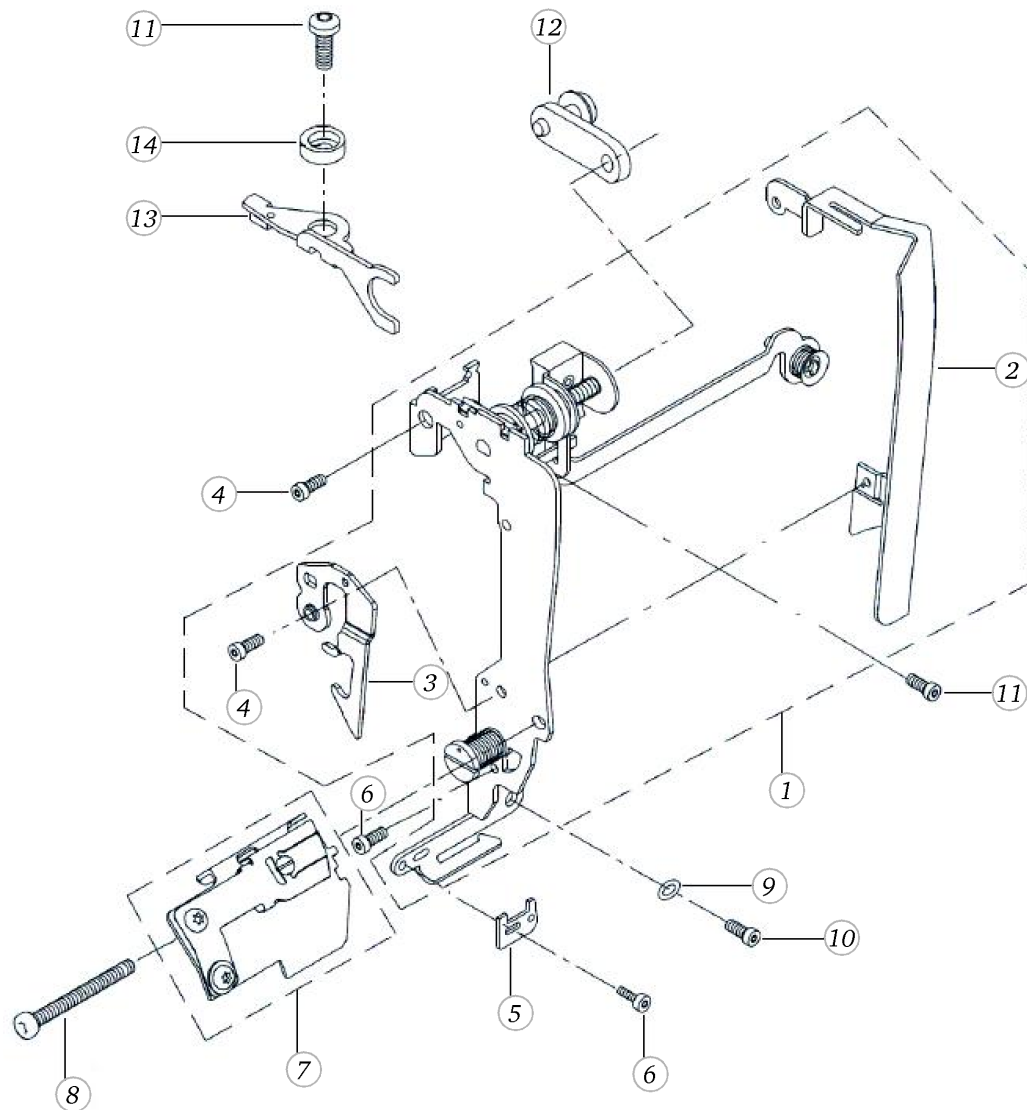

BERNINA artista 180

Thread tension (artista 185)

Pos	Item number	Description
1	0087507903	TAKE UP LEVER COVE AUTO CPL
2	0079505301	TAKE-UP-LEVER COVER
3	0308095100	Take-Up Spring Cover
4	0032465109	Socket Button Head Screws M3x3 ISO 7380-1 - BN6404 Art-No. 3645748
5	0082855002	Z-Z LIMITING 8,8MM
6	0078865033	Socket Pan Head Thread Forming Screws M3x6 DIN7500 - BN13916 Art-No. 2027534
7	0319497000	SPARE-SET THREAD-CLAMP CPL A
8	0077525038	Head Cap Screw Torx M3x30 ISO 14580 - BN4850 Art-No. 3271428
9	22954683++	Flat Washer M4 DIN 433 - BN726 Art-No. 1269577
10	0078865045	Socket Pan Head Thread Forming Screws M4x16 DIN7500 - BN13916 Art-No. 2027615
11	0078865043	Socket Pan Head Thread Forming Screws M4x10 DIN7500 - BN13916 Art-No. 2027593
12	0306877000	SUPPORT CPL.
13	0089205100	RELEASE LEVER
14	0077675100	Eccentric