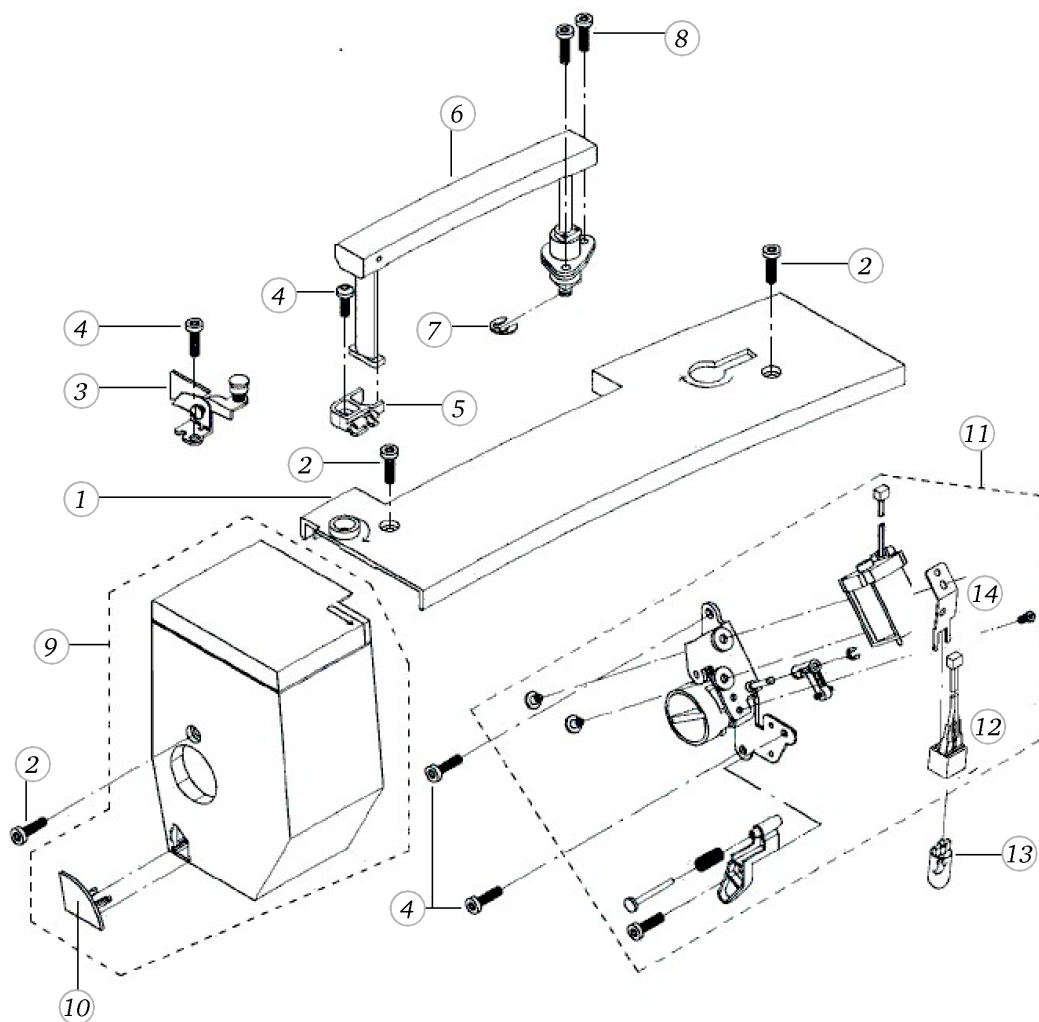

BERNINA artista 180

Side cover with handle (artista 180 / RICCAR)

Pos	Item number	Description
1	0082365301	UPPER ARM COVER
2	0078865091	SCREW TORX DUOTAPTITE
3	0079587200	THREAD GUIDE CPL.
4	0078865043	Socket Pan Head Thread Forming Screws M4x10 DIN7500 - BN13916 Art-No. 2027593
5	0082315100	HANDLE BUSH
6	0082337100	HANDLE CPL.
7	23501453++	Circlips For Shafts d1 4 DIN6799 - BN809 Art- No.1284657
8	0078865044	Socket Pan Head Thread Forming Screws M4x12 DIN7500 - BN13916 Art-No. 2027607
9	0048227004	FRONT COVER CPL.
10	0079737100	THREAD CUTTER CPL.
11	0075757001	PRESSER DEVICE CPL.
12	0075387201	BULB SOCKET CPL.165-185
13	0075355000	LAMP LC-12-5-A
13	0075355100	Lamp LC12-5
14	0075995000	LAMP HOLDER