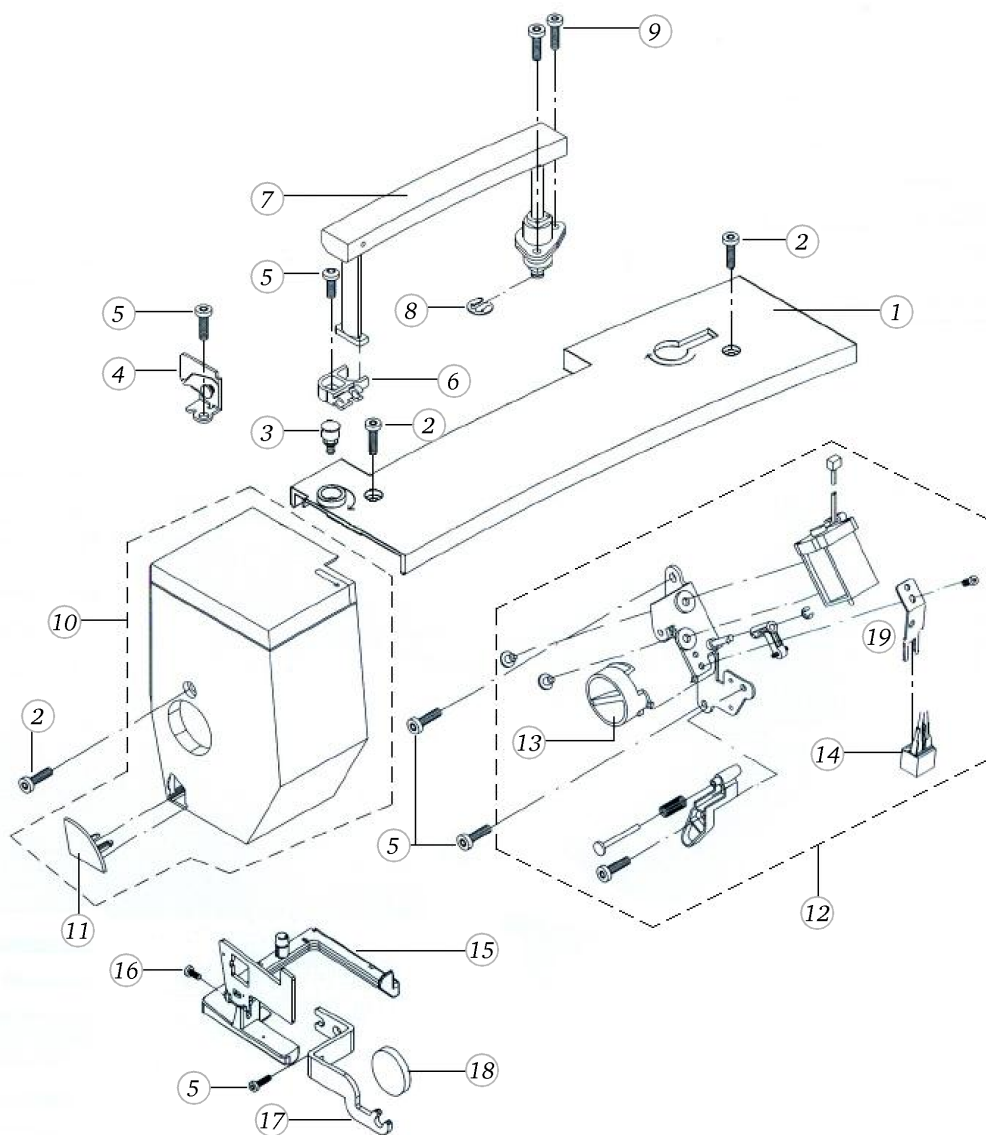

BERNINA artista 180

Side cover with handle (artista 180 / RICCAR)

Pos	Item number	Description
1	0048505002	TOP COVER 170/180
2	0078865091	SCREW TORX DUOTAPTITE
3	0048497200	BOBBIN WINDER THREAD TENSION CPL.
4	0048487100	THREAD GUIDE ASSEMBLY
5	0078865043	Socket Pan Head Thread Forming Screws M4x10 DIN7500 - BN13916 Art-No. 2027593
6	0082315100	HANDLE BUSH
7	0082337100	HANDLE CPL.
8	23501453++	Circlips For Shafts d1 4 DIN6799 - BN809 Art- No.1284657
9	0078865044	Socket Pan Head Thread Forming Screws M4x12 DIN7500 - BN13916 Art-No. 2027607
10	0048227012	HEADCOVER CPL. A200
11	0079737100	THREAD CUTTER CPL.
12	0075757004	PRESSER DEVICE CPL.
13	0075775000	KNOB
14	0075387201	BULB SOCKET CPL.165-185
15	0049927400	LED sewing light packed
16	0078865033	Socket Pan Head Thread Forming Screws M3x6 DIN7500 - BN13916 Art-No. 2027534
17	0338537000	LENS SUPPORT CLASSIC PACKED
18	0079795200	Cap
19	0075995000	LAMP HOLDER