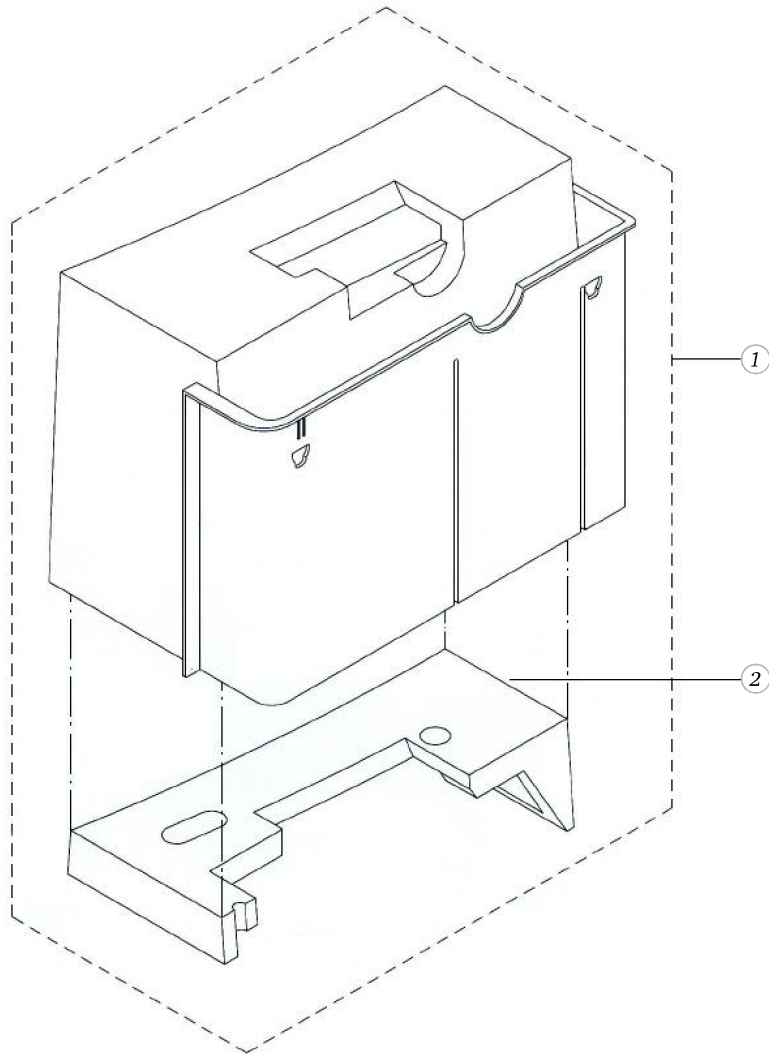

Carrying case

Pos	Item number	Description
1	0311017100	HARD COVER 130 - 730
2	0082835000	BOLSTER