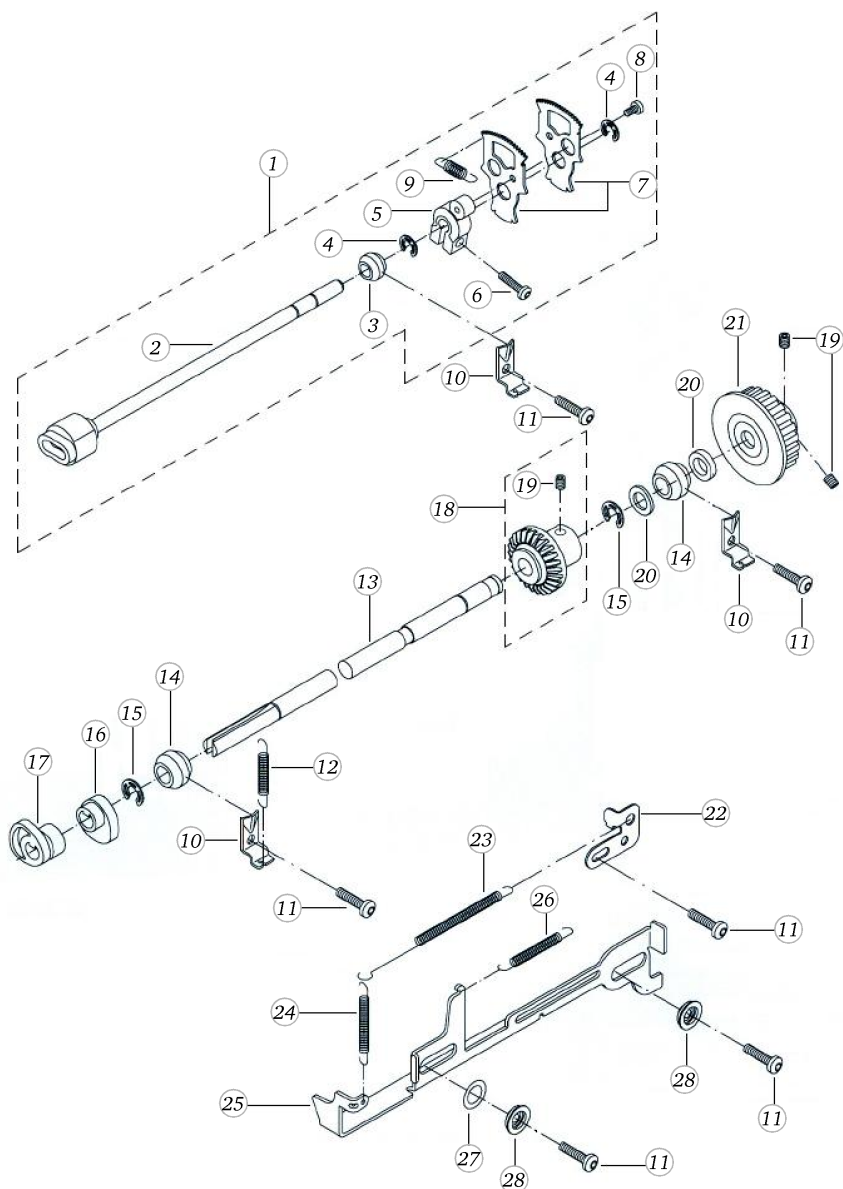

BERNINA artista 180

Crank- and Base Shaft (artista 180 / RICCAR)

Pos	Item number	Description
28	0032185100	GUIDE BELT