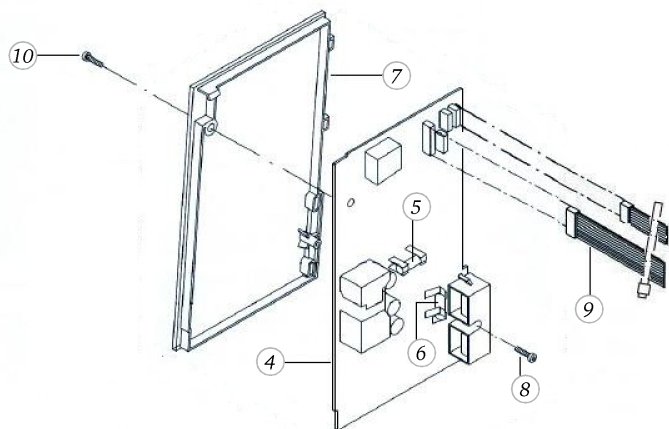

Rear cover (artista 185)

Pos	Item number	Description
1	0087807200	BACK COVER CPL.
2	0079115200	SPOOL SUPPORTER PIN
3	0307015000	SPOOL SUPPORTER PIN
4	4088327001	L-PRINT CLASSIC A185
5	0303795000	FUSE
6	0303805000	FUSE
7	0325317000	CHASSIS PRINT SPARE PARTS
8	0023345001	TORX SCREW
9	0316267000	DOUBLE CABLE
10	0078865049	Socket Pan Head Thread Forming Screws M4x35 DIN7500 - BN13916 Art-No. 3271306