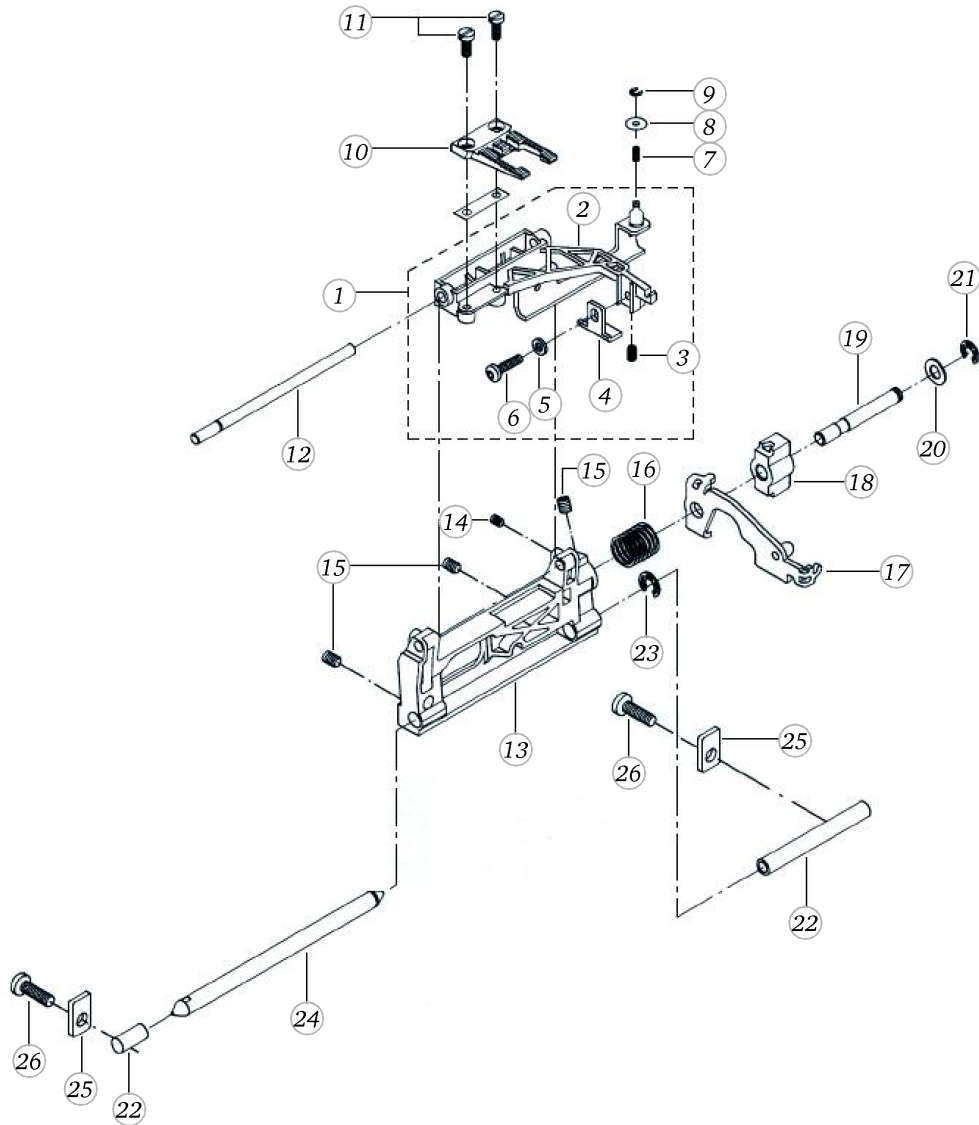

BERNINA artista 180

Feed dog unit (artista 180 / RICCAR)

Pos	Item number	Description
26	0078865043	Socket Pan Head Thread Forming Screws M4x10 DIN7500 - BN13916 Art-No. 2027593