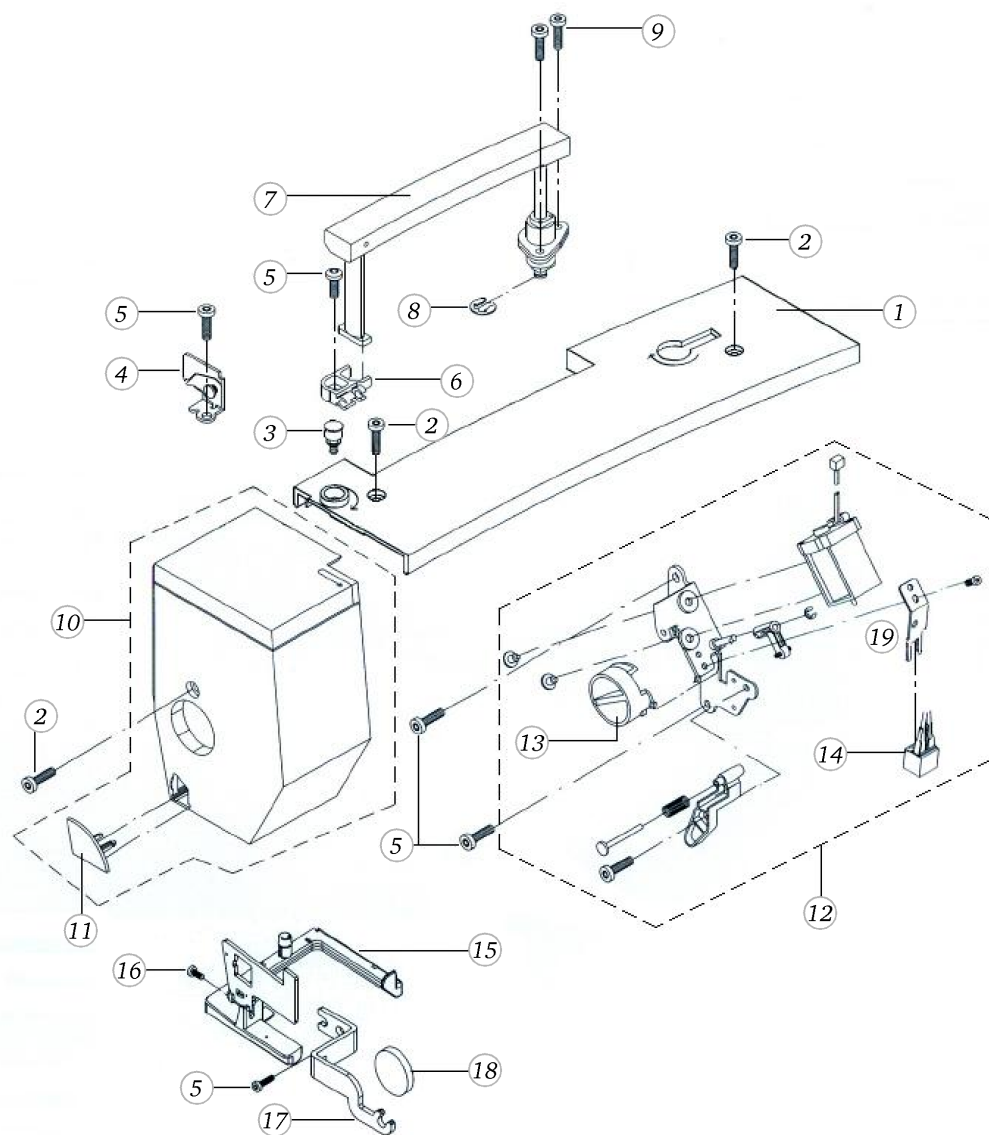

BERNINA artista 180

Side cover with handle (artista 185)

Pos	Item number	Description
1	0048505002	TOP COVER 170/180
2	0078865091	SCREW TORX DUOTAPTITE
3	0048497200	BOBBIN WINDER THREAD TENSION CPL.
4	0048487100	THREAD GUIDE ASSEMBLY
5	0078865043	Socket Pan Head Thread Forming Screws M4x10 DIN7500 - BN13916 Art-No. 2027593
6	0082315100	HANDLE BUSH
7	0082337100	HANDLE CPL.
8	23501453++	Circlips For Shafts d1 4 DIN6799 - BN809 Art- No.1284657
9	0078865044	Socket Pan Head Thread Forming Screws M4x12 DIN7500 - BN13916 Art-No. 2027607
10	0048227012	HEADCOVER CPL. A200
11	0079737100	THREAD CUTTER CPL.
12	0075757004	PRESSER DEVICE CPL.
13	0075775000	KNOB
14	0075387201	BULB SOCKET CPL.165-185
15	0049927400	LED sewing light packed
16	0078865033	Socket Pan Head Thread Forming Screws M3x6 DIN7500 - BN13916 Art-No. 2027534
17	0338537000	LENS SUPPORT CLASSIC PACKED
18	0079795200	Cap
19	0075995000	LAMP HOLDER