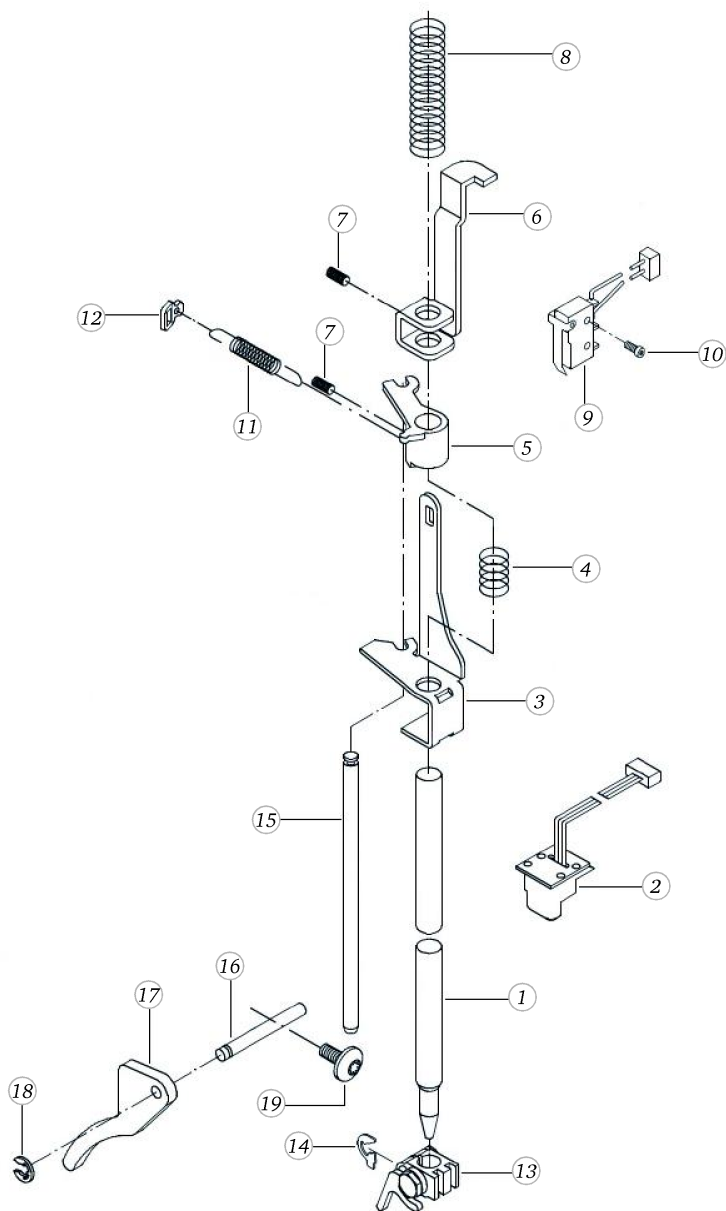

## Thread tension (artista 180 / RICCAR)

Pos	Item number	Description
1	0087507601	TAKE UP LEVER COVER CPL
2	0082855002	Z-Z LIMITING 8,8MM
3	0078865033	Socket Pan Head Thread Forming Screws M3x6 DIN7500 - BN13916 Art-No. 2027534
4	0079505300	TAKE-UP-LEVER COVER
5	0079515000	COVER REGULATOR
6	0032465109	Socket Button Head Screws M3x3 ISO 7380-1 - BN6404 Art-No. 3645748
7	0078865043	Socket Pan Head Thread Forming Screws M4x10 DIN7500 - BN13916 Art-No. 2027593
8	0078865045	Socket Pan Head Thread Forming Screws M4x16 DIN7500 - BN13916 Art-No. 2027615
9	0077585000	RELEASE LEVER
10	0077675100	Eccentric

## Thread tension (artista 185)

Pos	Item number	Description
1	0087507903	TAKE UP LEVER COVE AUTO CPL
2	0079505301	TAKE-UP-LEVER COVER
3	0308095100	Take-Up Spring Cover
4	0032465109	Socket Button Head Screws M3x3 ISO 7380-1 - BN6404 Art-No. 3645748
5	0082855002	Z-Z LIMITING 8,8MM
6	0078865033	Socket Pan Head Thread Forming Screws M3x6 DIN7500 - BN13916 Art-No. 2027534
7	0319497000	SPARE-SET THREAD-CLAMP CPL A
8	0077525038	Head Cap Screw Torx M3x30 ISO 14580 - BN4850 Art-No. 3271428
9	22954683++	Flat Washer M4 DIN 433 - BN726 Art-No. 1269577
10	0078865045	Socket Pan Head Thread Forming Screws M4x16 DIN7500 - BN13916 Art-No. 2027615
11	0078865043	Socket Pan Head Thread Forming Screws M4x10 DIN7500 - BN13916 Art-No. 2027593
12	0306877000	SUPPORT CPL.
13	0089205100	RELEASE LEVER
14	0077675100	Eccentric