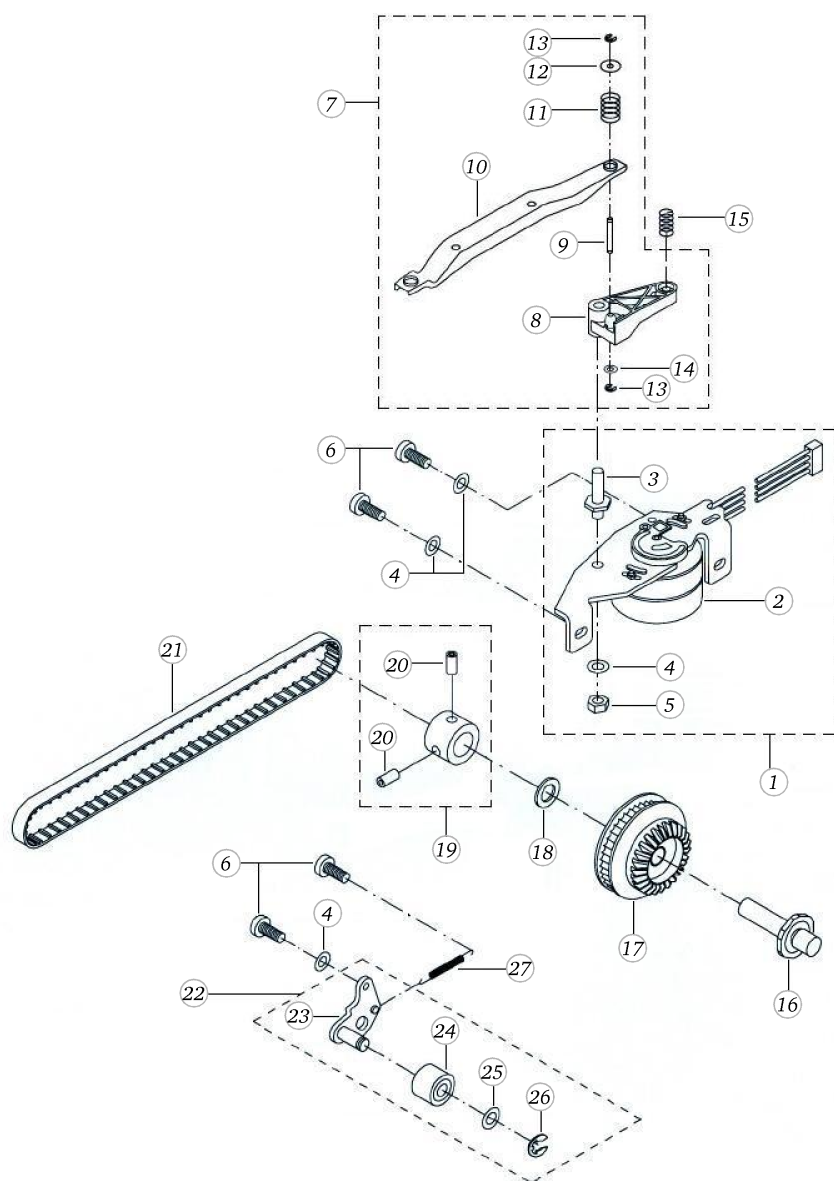

Pos	Item number	Description
1	0084387000	BRACKET PREM.
2	0060317001	STEPPMOTOR CPL.WITHOUT MAGNET
3	0060165000	BEARING PIN
4	22954683++	Flat Washer M4 DIN 433 - BN726 Art-No. 1269577
5	22503713++	HEXAGONAL NUT
6	0078865043	Socket Pan Head Thread Forming Screws M4x10 DIN7500 - BN13916 Art-No. 2027593
7	0060377000	LEVER CPL. 1630
8	0060187000	LEVER PREASSEMBLY
9	24175113++	CYLINDRICAL PIN
10	0060235000	LATERAL MOVEMENT SHAFT
11	25570403++	PRESSURE SPRING
12	22950213++	Washer d2.2xD7.5xs0.5
13	23500553++	Circlips For Shafts d1 1.5 DIN6799 - BN809 Art- No.1284614
14	22900313++	WASHER
15	25531403++	PRESSURE SPRING
16	0022925000	BELT PULLEY AXLE
17	0022937000	BEVEL GEAR W. BELT PULLER CP
18	22960443++	Washer d7.2/D12xs0.3
19	0023987100	COLLAR FOR BEVEL GEAR 180
20	0078685072	Hexalobular Socket Set Screws M5x0,5x5
21	0023975100	TOOTH BELT
22	0022837100	BELT TENSION CPL.
23	0026807100	BELT TENSIONER
24	0000527100	TENSION ROLLER
25	23100203++	Flat Washer d5.2-10x0.5
26	23501453++	Circlips For Shafts d1 4 DIN6799 - BN809 Art- No.1284657
27	25607103++	TENSION SPRING