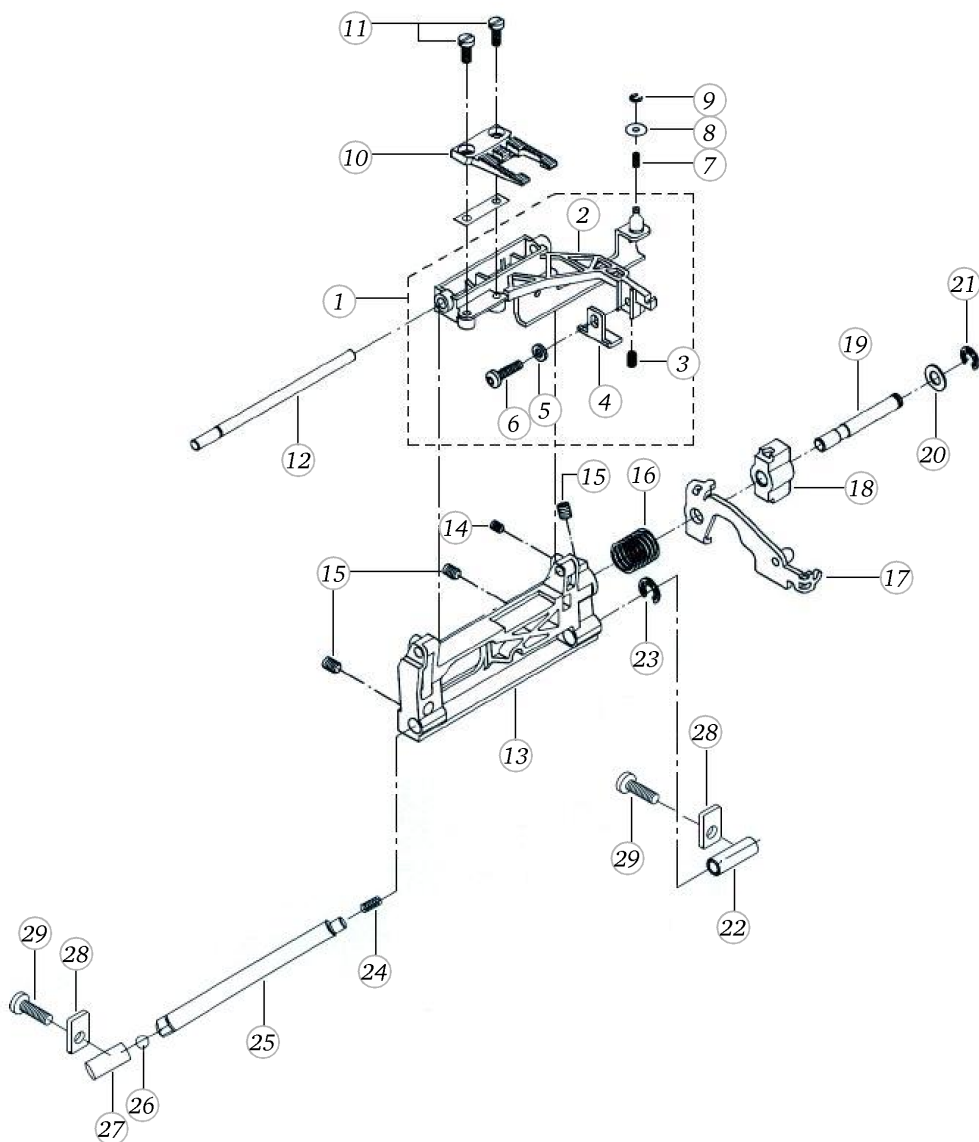

Feed dog unit

Pos	Item number	Description
1	0307587000	FEEDDOG CARRIER
2	0306247000	FEED DOG CARRIER CPL.
3	25524003++	Spring
4	0000785200	ADJUSTING PLATE
5	22952113++	Washer 3.2/7x1.5 black finished
6	0078865036	Socket Pan Head Thread Forming Screws M3x12 DIN7500 - BN13916 Art-No. 2027569
7	25570403++	PRESSURE SPRING
8	22950213++	Washer d2.2xD7.5xs0.5
9	23500553++	Circlips For Shafts d1 1.5 DIN6799 - BN809 Art- No.1284614
10	0060355400	FEED DOG
11	0032465110	Socket Button Head Screws M3x 6 ISO 7380-1 - BN6404 Art-No. 1982990
12	0302015000	SLIDING AXLE
13	0000245400	FEED DOG FORK
14	0078665031	Hexalobular Socket Set Screws M3x4 ISO 4026 - BN11493 Art-No. 3060200
15	0078665043	Hexalobular Socket Set Screws M4x6 ISO 4026 - BN11493 Art-No. 3060208
16	0079055000	SPRING
17	0078047200	THRUST REVERSER CPL.
18	0078065100	Swing Bearing
19	0078075000	BOLT
20	23100203++	Flat Washer d5.2-10x0.5
21	23501453++	Circlips For Shafts d1 4 DIN6799 - BN809 Art- No.1284657
22	0303835200	BEARING
23	23501753++	Circlip For Shafts d1 5 DIN6799 - BN809 Art- No.1284665
24	0303895100	SPRING
25	0049695100	ECCENTRIC SHAFT
26	0011695002	Steel Ball G40 D4 DIN5401 - BN869 Art-No. 1316281
27	0078695100	BEARING