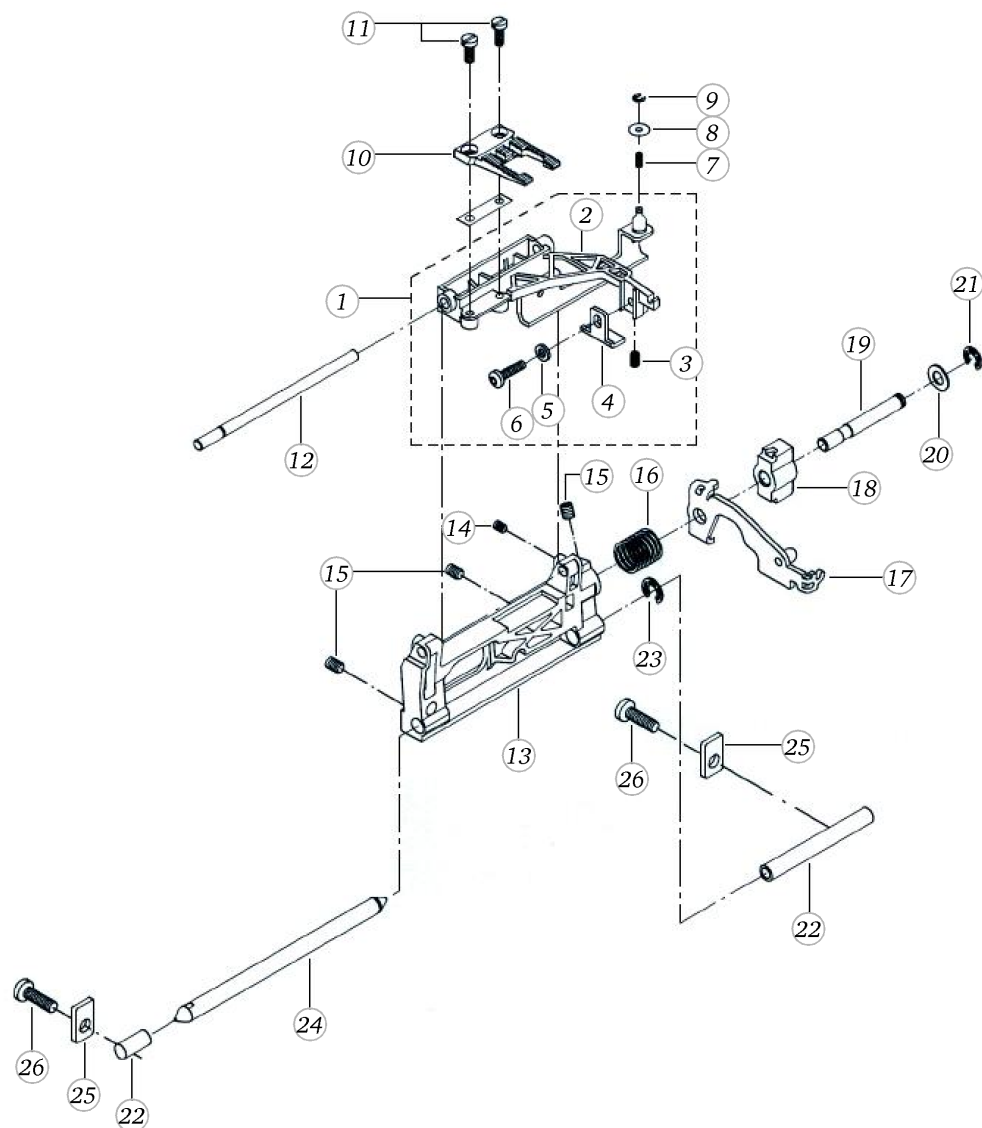

BERNINA artista 180

Feed dog unit (artista 180 / RICCAR)

Pos	Item number	Description
4	0082977000	FEED DOG CARRIER
1	0082977100	FEED DOG CARRIER
2	0078157100	FEED DOG CARRIER CPL.
3	25524003++	Spring
4	0000785200	ADJUSTING PLATE
5	22952113++	Washer 3.2/7x1.5 black finished
6	0078865036	Socket Pan Head Thread Forming Screws M3x12 DIN7500 - BN13916 Art-No. 2027569
7	25570403++	PRESSURE SPRING
8	22950213++	Washer d2.2xD7.5xs0.5
9	23500553++	Circlips For Shafts d1 1.5 DIN6799 - BN809 Art- No.1284614
10	0060355400	FEED DOG
11	0078865033	Socket Pan Head Thread Forming Screws M3x12 DIN7500 - BN13916 Art-No. 2027534
12	0078165000	AXLE
13	0000245400	FEED DOG FORK
14	0078665031	Hexalobular Socket Set Screws M3x4 ISO 4026 - BN11493 Art-No. 3060200
15	0078665043	Hexalobular Socket Set Screws M4x6 ISO 4026 - BN11493 Art-No. 3060208
16	0079055000	SPRING
17	0078047200	THRUST REVERSER CPL.
18	0078065100	Swing Bearing
19	0078075000	BOLT
20	23100203++	Flat Washer d5.2-10x0.5
21	23501453++	Circlips For Shafts d1 4 DIN6799 - BN809 Art- No.1284657
22	0078695100	BEARING
23	23501753++	Circlip For Shafts d1 5 DIN6799 - BN809 Art- No.1284665
24	0078705100	ECCENTRIC AXLE
25	0010475100	PRESSURE PLATE