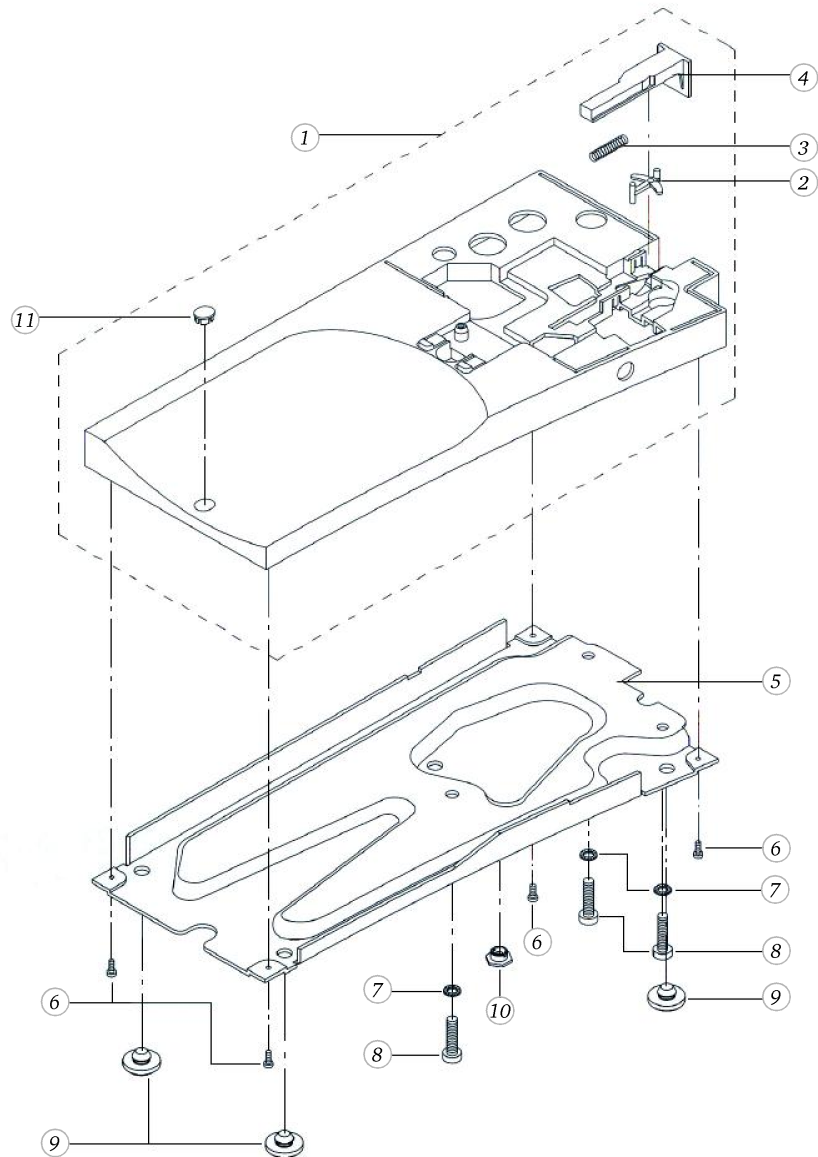

BERNINA artista 180

Base plate (artista 180 / RICCAR)

Pos	Item number	Description
1	0078767100	BASE PLATE COVER CPL.
2	0078465000	SELECTION LEVER
3	0321135000	Spring
4	0088895000	DROP FEED KNOB
5	0078947300	BASEPLATE CPL
6	0023345000	Screw Pan Head Pt 3 x 8 WN1452 - BN20138 Art-No. 3216015
7	23351053++	DENTED WASHER
8	0078865067	SCREW TORX DUOTAPTITE
9	0003445000	RUBBER FOOT
10	0003597000	RUBBER FEET CPL.
11	0079165000	COVER