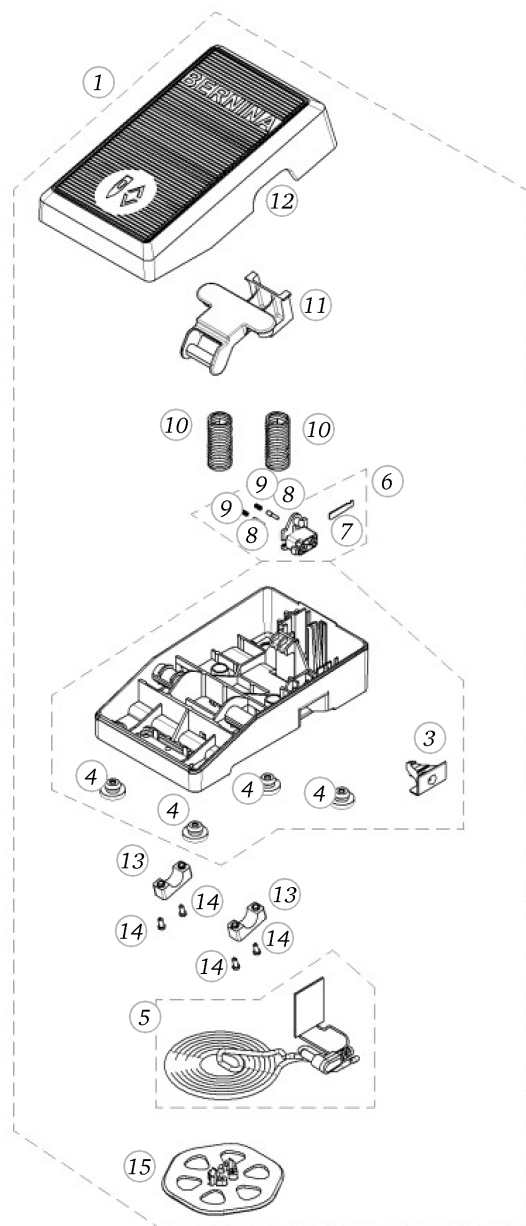

Pos	Item number	Description
4	0079887501	FOOT CONTROLLER CLASSIC-LV1
1	1046637000	Foot Controller with Back Kick
3	0082655000	HOLDER
4	0026985001	Foot
5	0082957100	FOOT CONTROL CABLE SET
6	0026437000	Slidegate Valve Of Cpl.
7	325278030+	CONTACT PLATE
8	325355031+	TRACER PIN
9	25503303++	PRESSURE SPRING
10	25570103++	PRESSURE SPRING
11	325371030+	PRESSURE YOKE
12	0026457204	Footstep Disk Housing Cpl Footstep NCS (CLASSIC) Housing NCS
13	0026515002	Bride
14	20302323++	CYL. SCREW
15	0079875201	Wire Plate