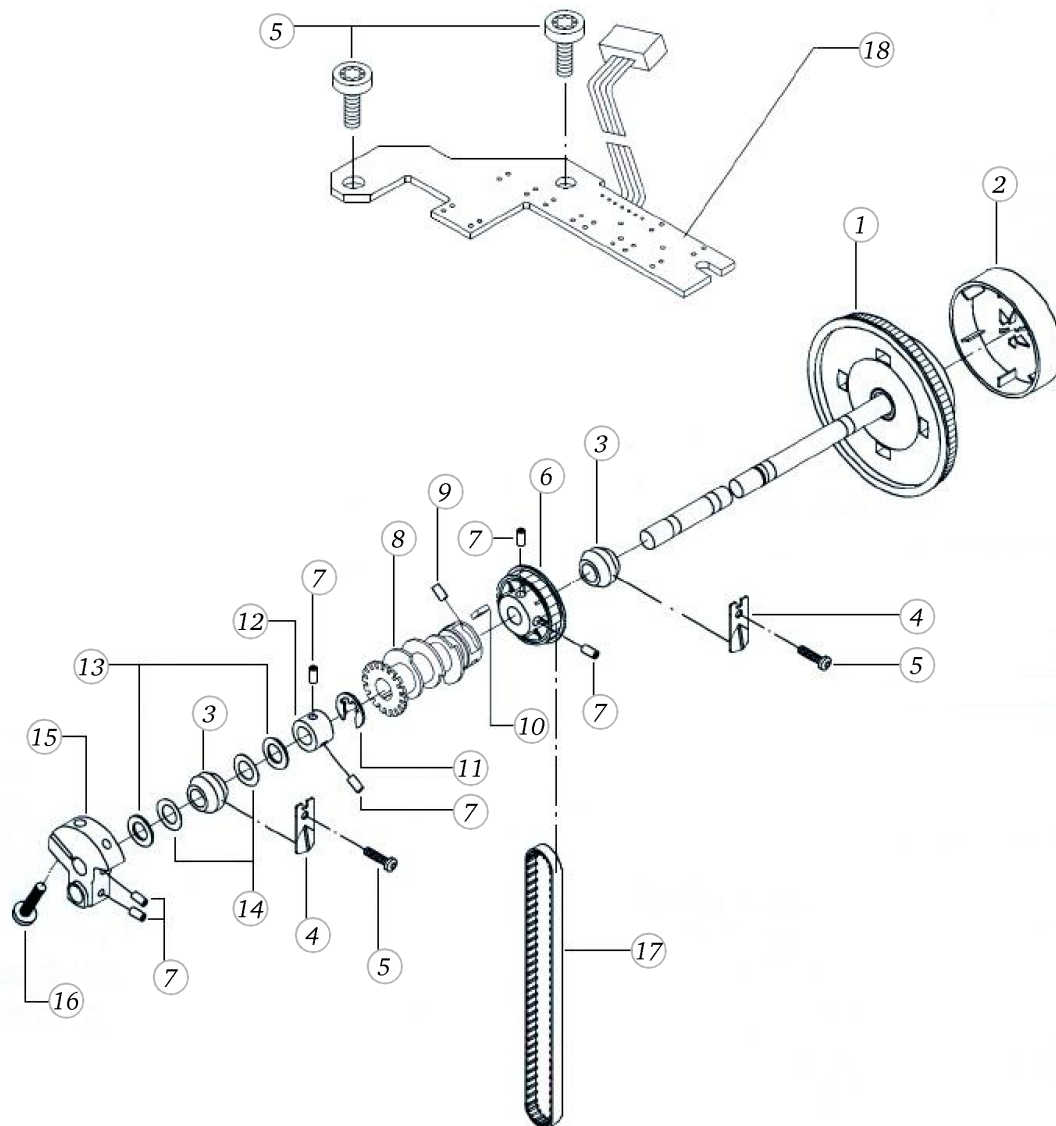

BERNINA artista 180

Main shaft with hand wheel

Pos	Item number	Description
1	0077797100	MAIN SHAFT CPL.
2	0077717000	HAND WHEEL CPL.
3	0078235002	Bearing 10
4	0077785100	CLAMPING CLOW
5	0078865043	Socket Pan Head Thread Forming Screws M4x10 DIN7500 - BN13916 Art-No. 2027593
6	0019947301	BELT DRIVE 24 TEETH
7	0078685072	Hexalobular Socket Set Screws M5x0,5x5
8	0307927000	SYNCHRO DISC CPL
9	0078665043	Hexalobular Socket Set Screws M4x6 ISO 4026 - BN11493 Art-No. 3060208
10	22684183++	Square Thin Nuts M4 DIN 562 - BN145 Art-No. 1092502
11	0079665011	Circlip For Shafts As 9.0, Benzing
12	0077817000	Adjusting Ring Cpl.
13	0078955071	Synthetic Washer 10,3 x 17 x 1
14	303200031+	Washer
15	0077807100	BALANCE PIECE CPL.
16	0077525067	SCREW
17	0079035022	BELT 188 XL
18	0305007200	POSITIONS-SENSOR PRINT