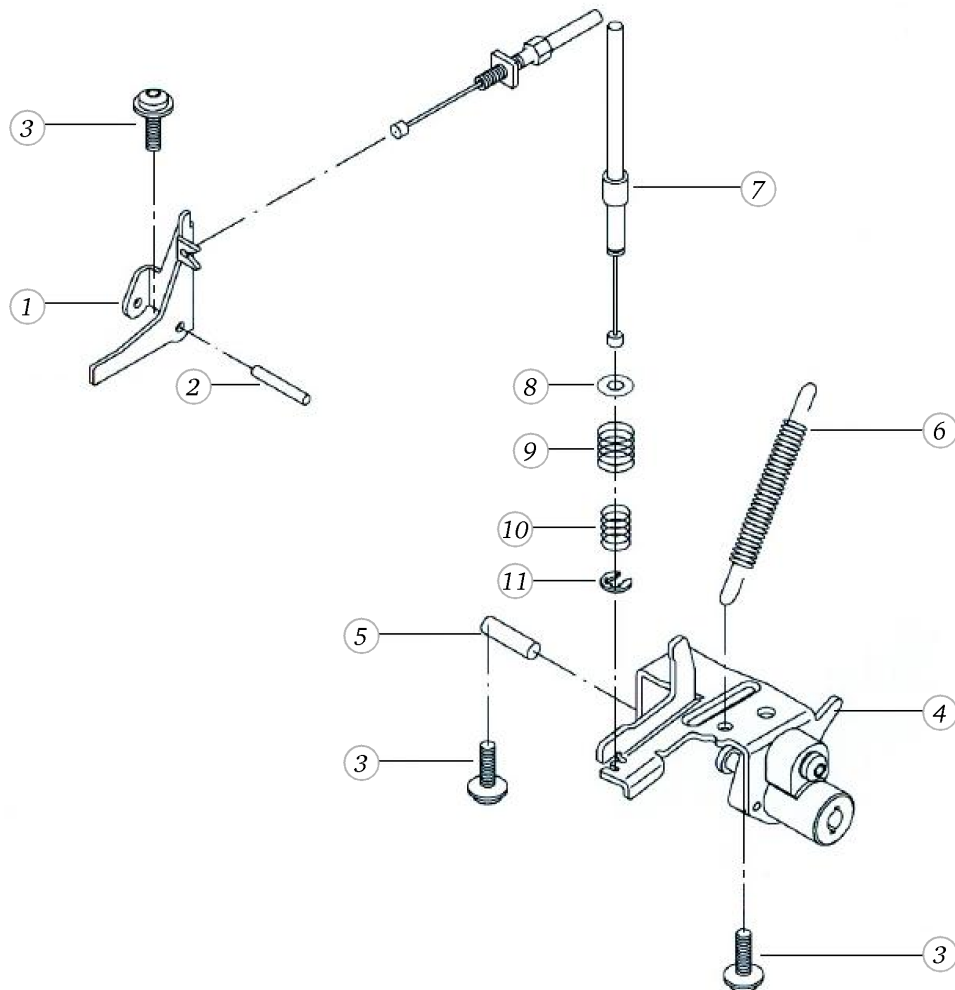

Pos	Item number	Description
1	0077595100	DISENGAGING LEVER
2	24112743++	CYLINDRICAL PIN
3	0078885043	Button Head Screw Torx Dt M4x10
4	0078207000	KNEELIFTER DEVICE
5	0082255003	CYLINDRICAL PIN Ø5-h8x16
6	0078905000	SPRING
7	0078535000	BOWDEN CONTRO.CABLE
8	22956813++	Flat Washer M5 ISO 7089 - BN715 Art-No. 1729268
9	0087895100	SPRING
10	0087885000	SPRING
11	23501453++	Circlips For Shafts d1 4 DIN6799 - BN809 Art-No.1284657