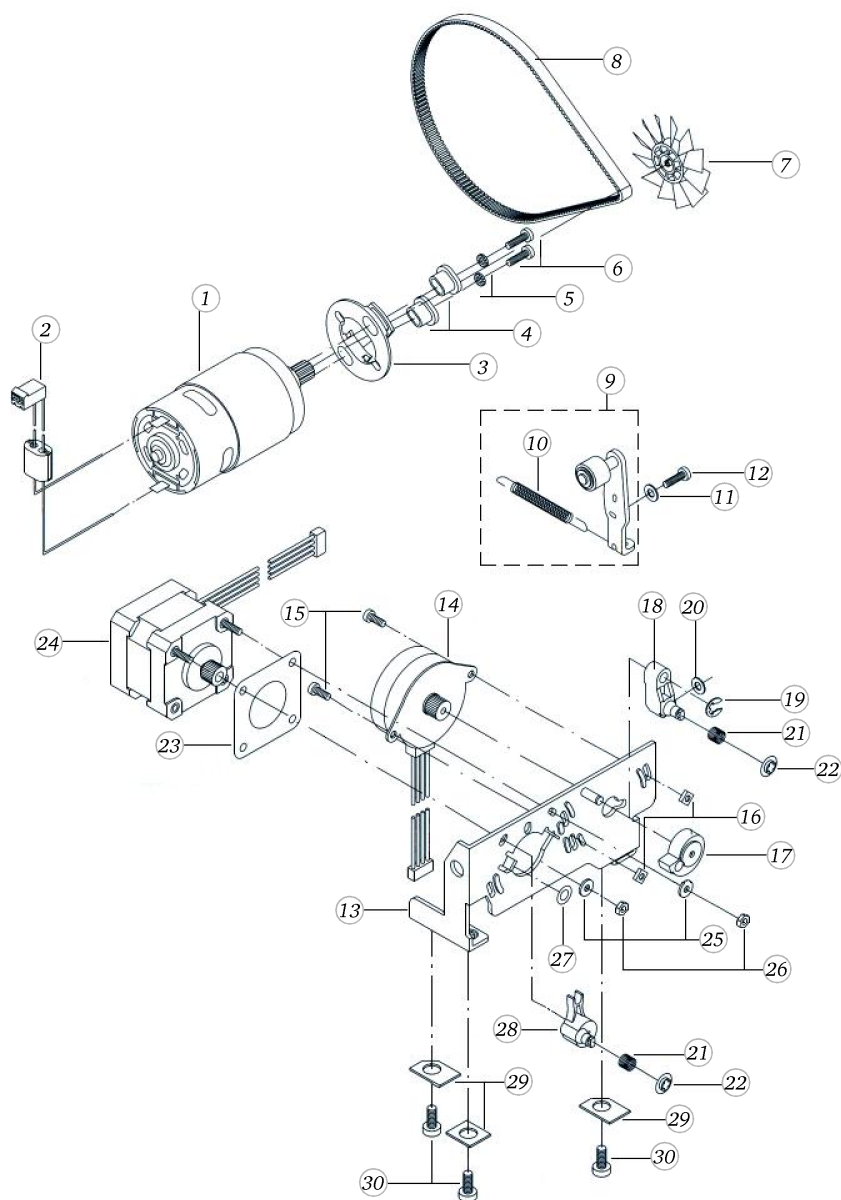

BERNINA artista 180

Main motor and stepper

Pos	Item number	Description
1	0078847202	MOTOR CPL.
2	0038537000	MOTOR CABEL CPL
3	0078985100	Cuff
3	0078985200	Cuff
4	0078995100	bushing
4	0078995200	Bushing
5	23350653++	Curved Spring Washe d4.3xD8xs0.5
6	0078865045	Socket Pan Head Thread Forming Screws M4x16 DIN7500 - BN13916 Art-No. 2027615
7	0304355200	MOTOR FAN
8	0079035006	BELT
9	0078657300	BELT TENSION
10	25602503++	TENSION SPRING
11	22954313++	Washer d4.2xD14xs1.5
12	0078865044	Socket Pan Head Thread Forming Screws M4x12 DIN7500 - BN13916 Art-No. 2027607
13	0087617000	STEP MOTOR BRACKET
14	0078355104	STEP MOTOR
15	0077525032	Head Cap Screw Torx M3x8 ISO 14580 - BN4850 Art- No. 1145932
16	22683623++	4 SIDED NUT
17	0087605200	SPIRAL CURVE
18	0087595000	CONTROL LEVER
19	23501453++	Circlips For Shafts d1 4 DIN6799 - BN809 Art- No.1284657
20	0300155000	WASHER
21	25570303++	PRESSURE SPRING
22	0007275000	LOCK WASHER 10X5.5X1.5
23	0087745000	DAMPING FOIL
24	0003215104	STEP MOTOR SW
25	22950613++	Washer d3.1xD8xs1
26	22502313++	HEXAGONAL NUT
27	0030735005	O-ring Seal D3/d1.5 70±5 IRHD NBR 70,5 / 5 P DIN3771