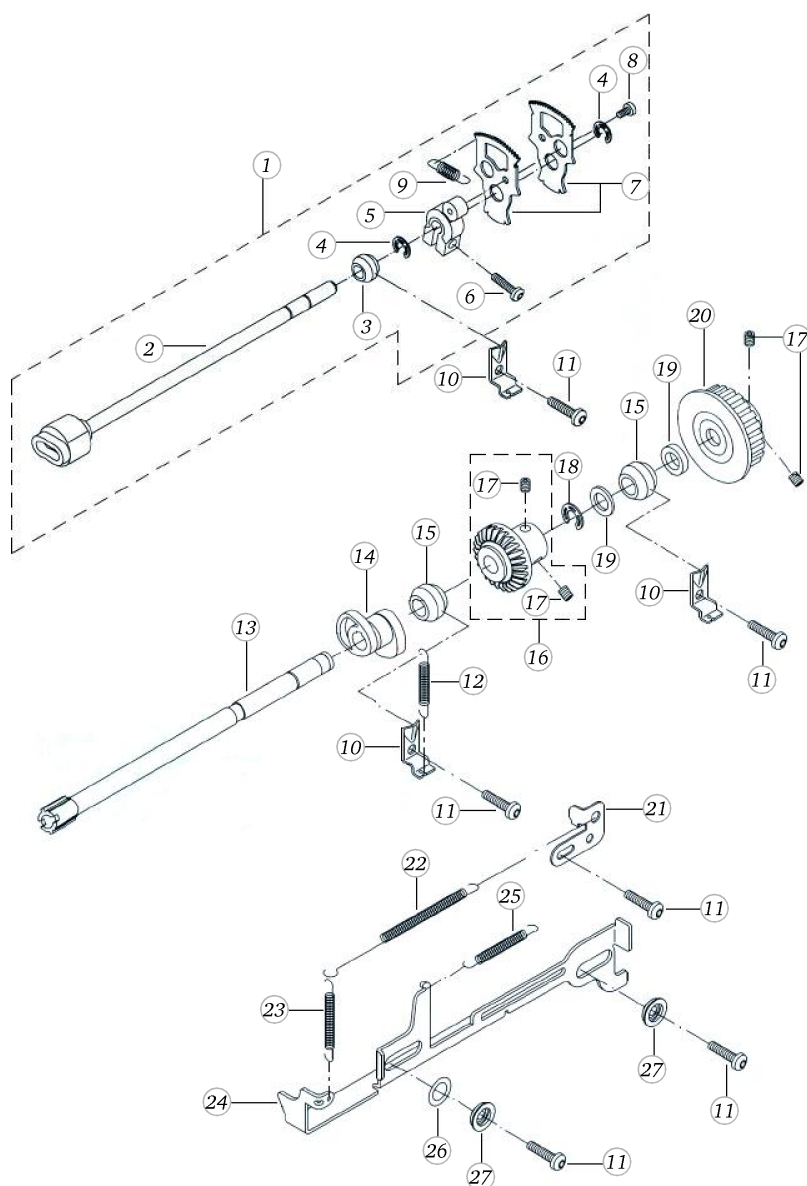

BERNINA artista 180

Crank- and Base Shaft

Pos	Item number	Description
1	0078367201	CRANKSHAFT CPL.
2	0078365000	CRANK SHAFT
3	0078235001	Bearing
4	23501753++	Circlip For Shafts d1 5 DIN6799 - BN809 Art-No.1284665
5	0078035100	STITCH LENGTH CLAMP V180
6	0078865044	Socket Pan Head Thread Forming Screws M4x12 DIN7500 - BN13916 Art-No. 2027607
7	0078015000	TOOTHED SEGMENT
8	0078865033	Socket Pan Head Thread Forming Screws M3x6 DIN7500 - BN13916 Art-No. 2027534
9	0078445000	Tension Spring De=5,0 L0=15,5 d=0,5
9	0343315000	Tension Spring De=6 L0=18,5 d=0,85
10	0078715200	FIXATION PIECE
11	0078865043	Socket Pan Head Thread Forming Screws M4x10 DIN7500 - BN13916 Art-No. 2027593
12	0079187100	Spring Cpl
13	0304587000	BASE SHAFT ASSEM
14	0304595000	CAM
15	0078235000	Bearing
16	0022947400	BEVEL GEAR CPL
17	0078685072	Hexalobular Socket Set Screws M5x0,5x5
18	23502053++	Circlip For Shafts d1 6 DIN6799 - BN809 Art-No.1284673
19	0078875000	DISTANCE RING
20	0019947300	TOOTHED BELT D. WHEEL
21	0078405000	Spring Location Piece
22	0078435000	Spring
23	25603003++	TENSION SPRING
24	0304625000	LINK
25	25604203++	TENSION SPRING
26	0030735100	o-ring seal D10.82/d1.78 70ShoreA EPDM schwefelvernetzt D
27	0032185100	GUIDE BELT