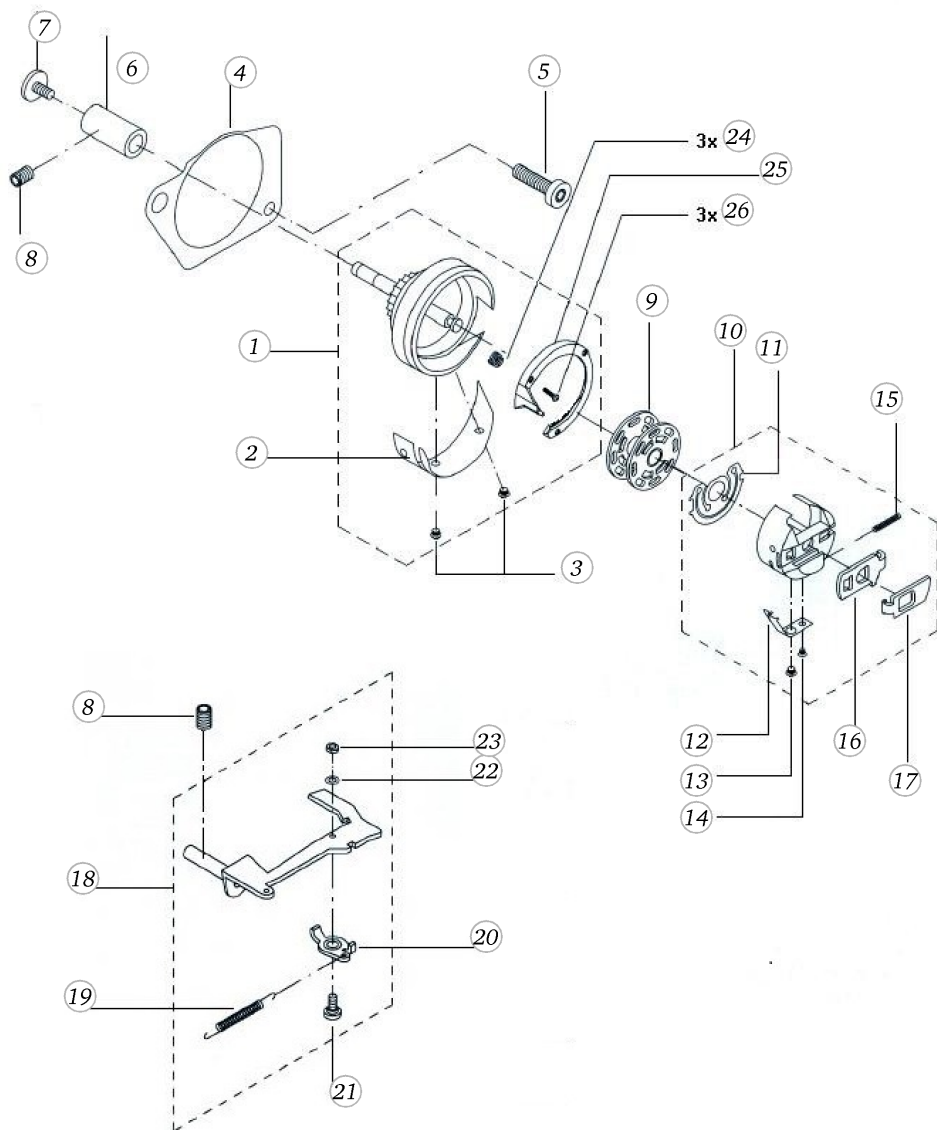

BERNINA artista 180

Rotary hook with bobbin case (artista 180 / RICCAR)

Pos	Item number	Description
1	0060767200	ROTARY HOOK CPL.9MM
2	0060785200	THREAD PROTECTION 1630
3	0023845211	SCREW
4	0078725100	COVER SHEET
5	0078865043	Socket Pan Head Thread Forming Screws M4x10 DIN7500 - BN13916 Art-No. 2027593
6	0022905100	BUSH
7	0017205200	LOW-HEAD SCREW-M3
7	0017205300	thru head screw
8	0078665043	Hexalobular Socket Set Screws M4x6 ISO 4026 - BN11493 Art-No. 3060208
9	0060265300	BOBBIN METAL
10	0060687810	BOBBIN CASE CPL.
11	0060695310	STOP SPRING C
12	0063105210	SPRING C
13	0063115000	SCREW
14	0063125000	SCREW
15	0310065000	SPRING
16	0031575000	BOBBIN CASE LATCH PT2
17	0031585000	BOBBIN CASE LATCH PT2
18	0029047700	STOPPER CPL.
19	0023935000	SPRING
20	0023945100	SUPPORT
21	0023955200	cylindrical screw
22	23225553++	Curved Spring Washer 2,2/4,5/0,3
23	22500223++	Hex Nuts 0,8d M2 DIN934 - BN109 Art-No. 1088221
24	0023865100	SPRING
25	0069305100	HOOK GIB
26	0069105000	SCREW