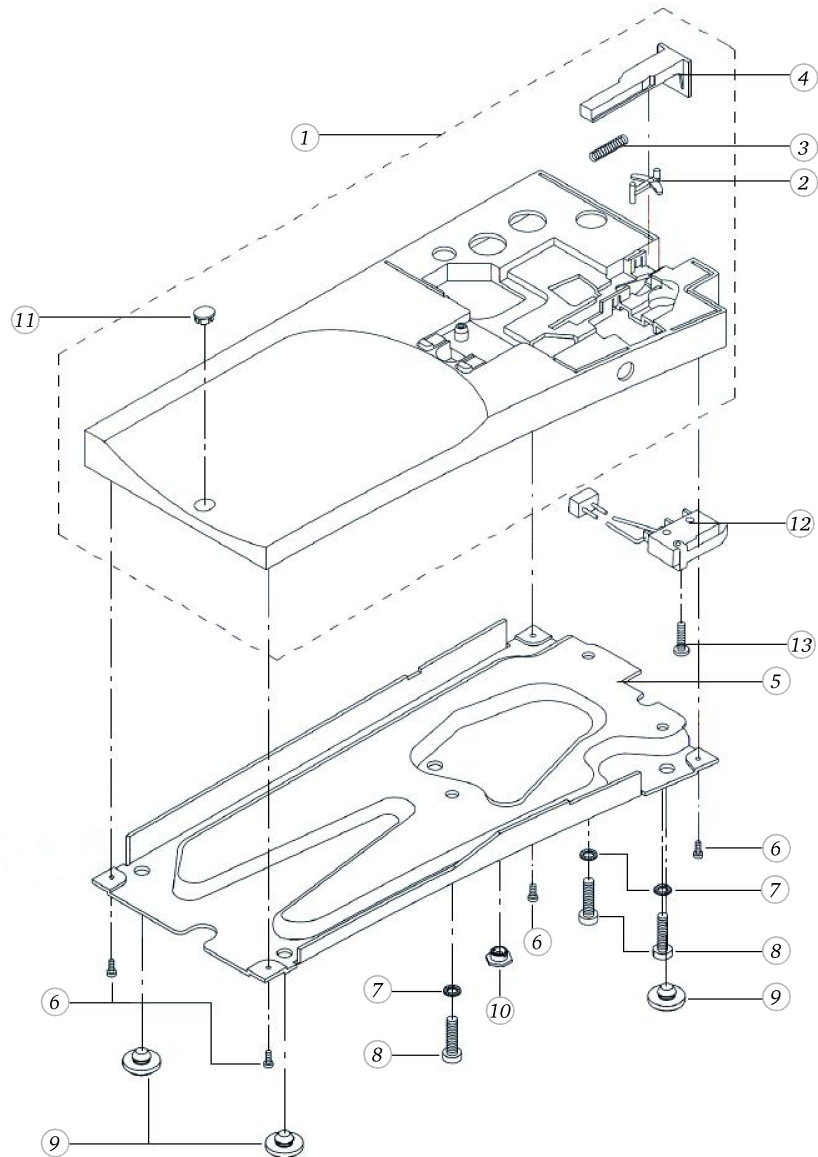

BERNINA artista 180

Base plate (artista 185)

Pos	Item number	Description
1	0078767100	BASE PLATE COVER CPL.
2	0078465000	SELECTION LEVER
3	0321135000	Spring
4	0088895000	DROP FEED KNOB
5	0078947300	BASEPLATE CPL
6	0023345000	Screw Pan Head Pt 3 x 8 WN1452 - BN20138 Art-No. 3216015
7	23351053++	DENTED WASHER
8	0078865067	SCREW TORX DUOTAPTITE
9	0003445000	RUBBER FOOT
10	0003597000	RUBBER FEET CPL.
11	0079165000	COVER
12	0087677202	MICRO SWITCH WITH CABEL CPL.
13	0023345020	TORX SCREW