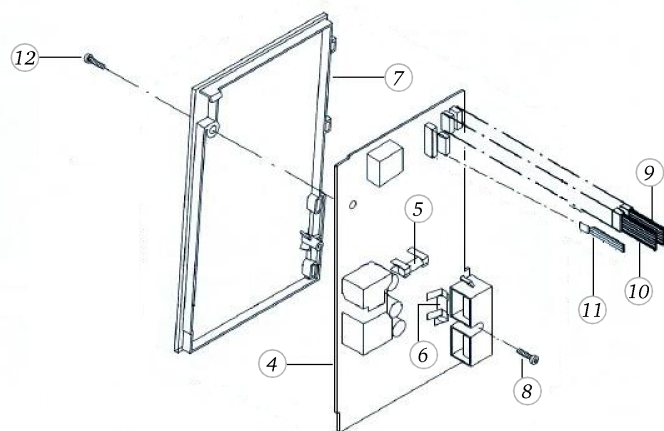

BERNINA artista 180

Rear cover (artista 180 / RICCAR)

Pos	Item number	Description
1	0087807201	BACK COVER CPL.
2	0079115200	SPOOL SUPPORTER PIN
3	0307015000	SPOOL SUPPORTER PIN
4	4088327000	L-PRINT CLASSIC UNIVERSAL
5	0303795000	FUSE
6	0303805000	FUSE
7	0325317000	CHASSIS PRINT SPARE PARTS
8	0023345001	TORX SCREW
9	0006597112	CABLE CPL. 5-POL
10	0006597113	CABLE CPL. 5-POL
11	0006597118	CABLE CPL. 2-POL
12	0078865049	Socket Pan Head Thread Forming Screws M4x35 DIN7500 - BN13916 Art-No. 3271306