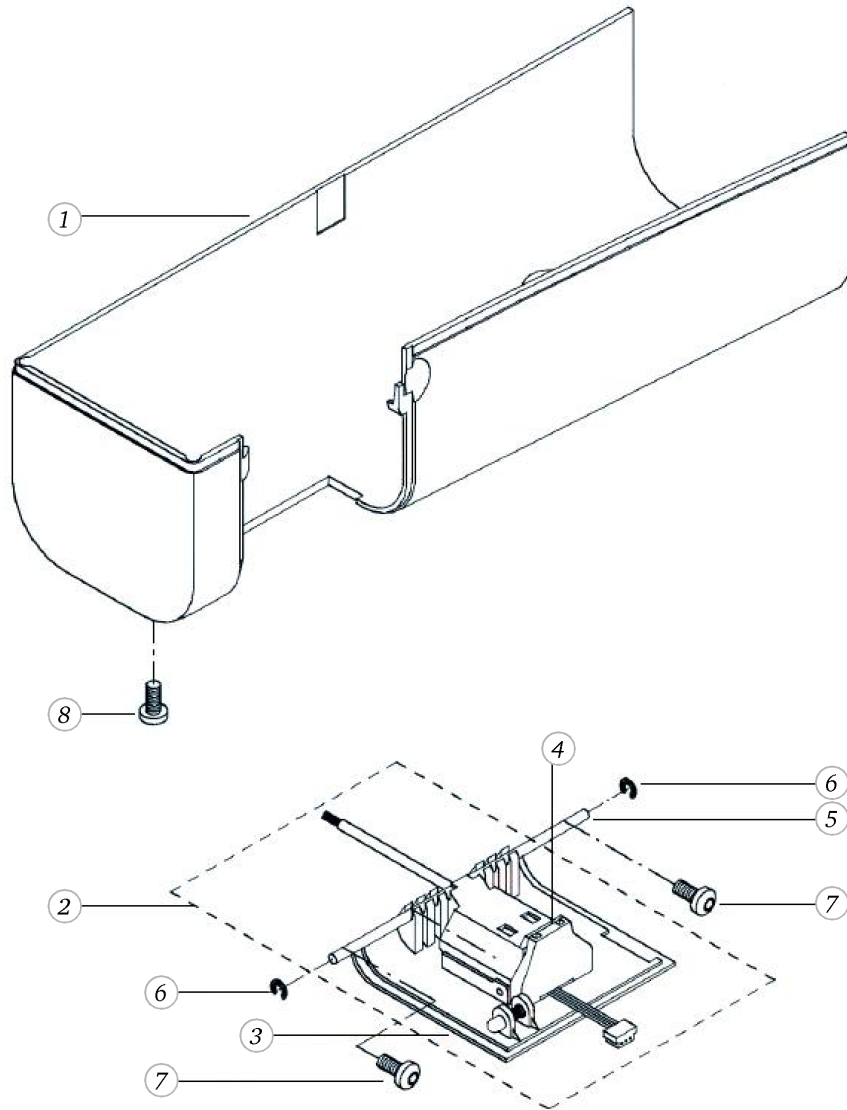

BERNINA artista 180

Free arm cover, lower thread monitoring

Pos	Item number	Description
1	0089575000	FREE ARM COVER
2	0078787301	FREEARM COVER DOOR CPL.180
3	0078787300	FREE ARM COVER DOOR
4	0020197301	HOUSING CPL.
5	0078795100	AXLE
6	23500853++	Circlips For Shafts d1 2.3 DIN6799 - BN809 Art-No.1284630
7	0078885043	Button Head Screw Torx Dt M4x10
8	0078865043	Socket Pan Head Thread Forming Screws M4x10 DIN7500 - BN13916 Art-No. 2027593