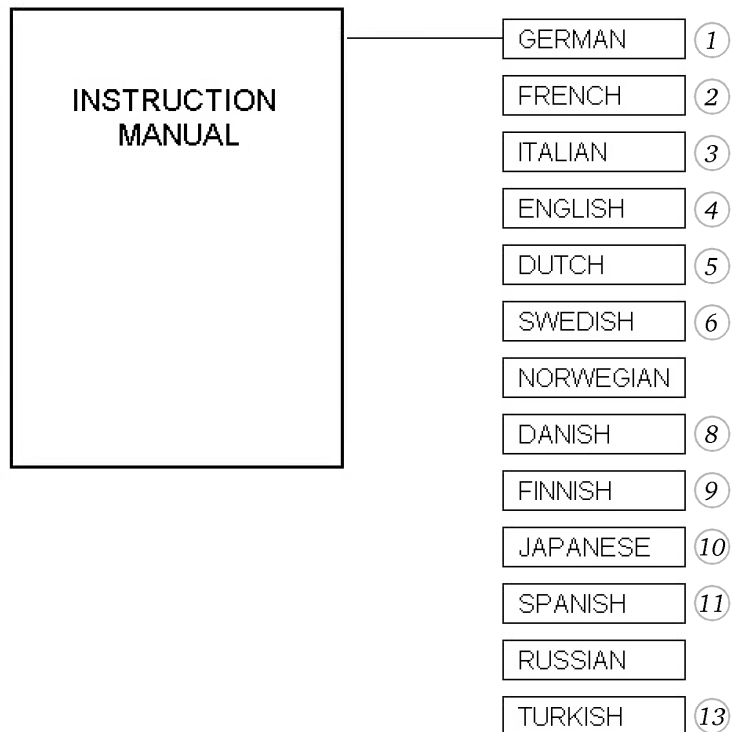

BERNINA artista 180

Instruction manual (artista 185)

Pos	Item number	Description
1	0308665001	MANUAL A185 DE
2	0308665002	MANUAL A185 FR
3	0308665003	MANUAL A185 IT
4	0308665104	MANUAL A185 EN
5	0308665005	MANUAL A185 NL
6	0308665006	MANUAL A185 SV
8	0308665008	MANUAL A185 DK
9	0308665109	MANUAL A185 FI
10	0308665110	MANUAL A185 JA
11	0308665011	MANUAL A185 ES
13	0308665119	MANUAL A185 TR