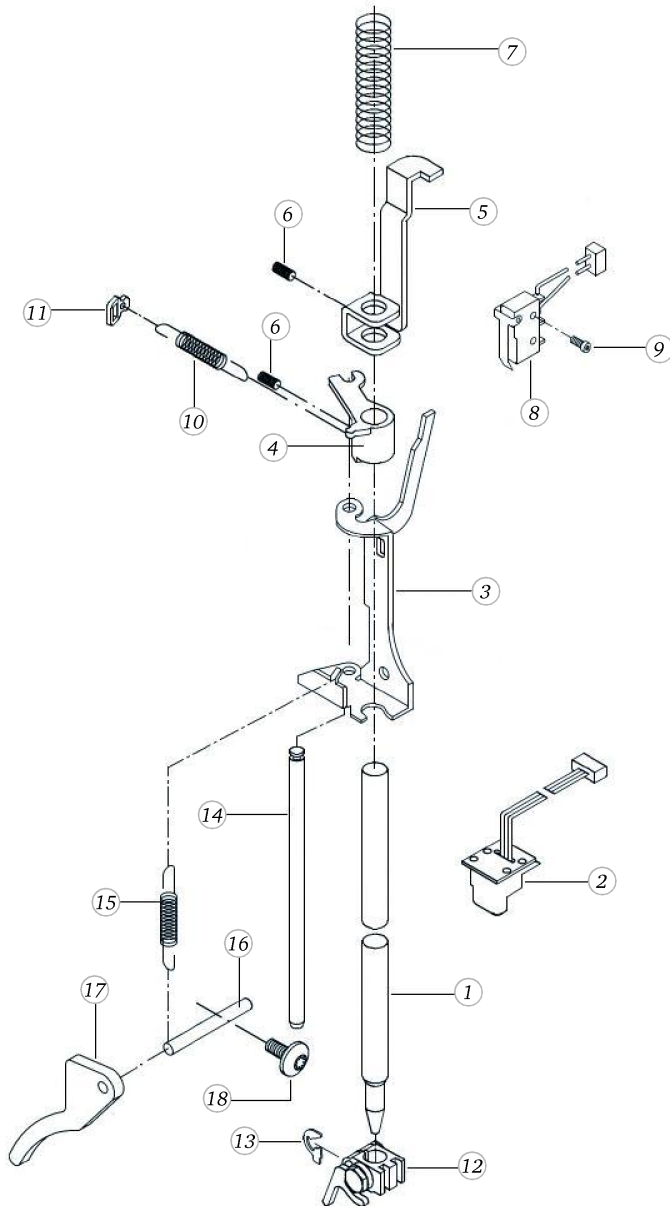

Presser foot bar

Pos	Item number	Description
1	0087335000	PRESSER FOOT BAR 157.5
2	0088357100	PRINT BUTTONHOLE SENSOR A
3	0089195000	RELEASE LEVER
4	0075647000	PRESS.FOOT GUIDE FOOT
5	0075675000	DARNING LEVER
6	0078665043	Hexalobular Socket Set Screws M4x6 ISO 4026 - BN11493 Art-No. 3060208
7	0075795100	SPRING
8	0087677201	MICRO SWITCH WITH CABEL CPL.
9	0078865015	Socket Pan Head Thread Forming Screws M2x10 DIN7500 - BN13916 Art-No. 3271298
10	0075875000	SPRING
11	0075765000	TAB
12	0011177101	Clamp piece cpl.
13	0089325000	SAFETY CLIP
14	0075985200	GUIDE SHAFT
15	0087295100	SPRING
16	24119043++	CYL.-PIN
17	0075685300	LIFTING LEVER
18	0078885043	Button Head Screw Torx Dt M4x10