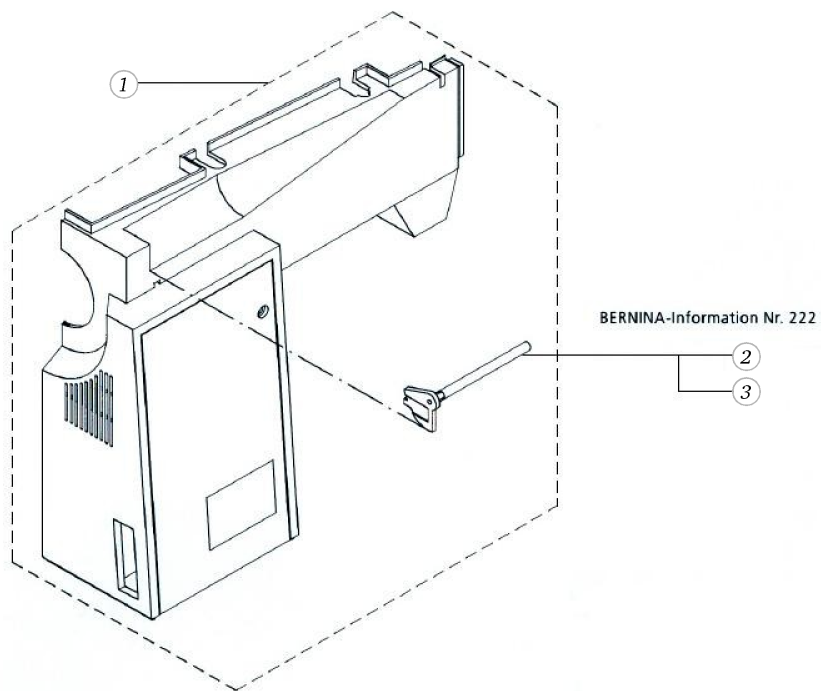

BERNINA artista 180