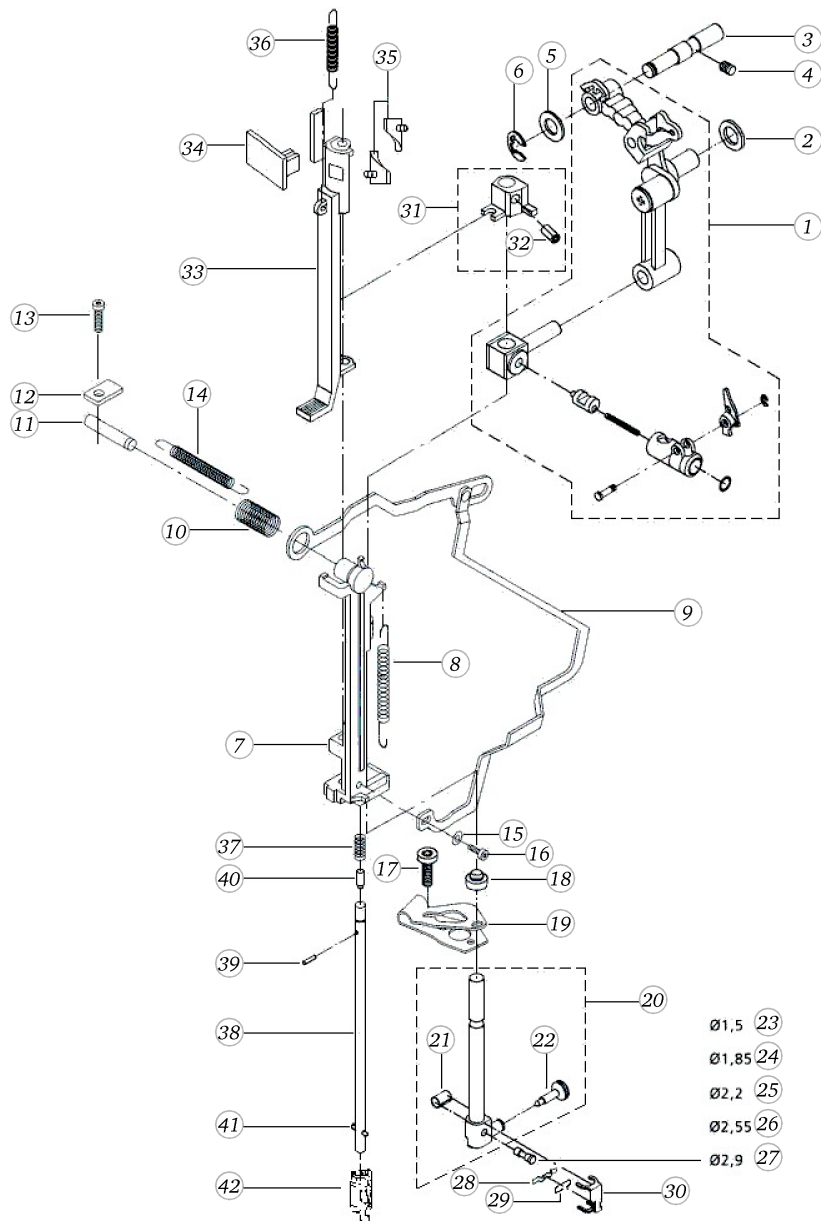

BERNINA artista 180

Needlesystem

Pos	Item number	Description
27	0082115004	PIN Ø2.90
28	0082135100	FLAT SPRING
29	0082145000	GUIDE
30	0082125000	CLAMP
31	0075637300	Guide Assembled
32	0078665041	Hexalobular Socket Set Screws M4x4 ISO 4026 - BN11493 Art-No. 3060207
33	0306445100	Thread-up Support
34	0306517001	EINFAEDLER-PRINT A185
35	0306495000	Curve Inset
36	0075315200	Spring
37	0075965000	Spring -
38	0075747200	Threader Device Cpl.
39	24105643++	Parallel Pin Hardened 2h6x12 BN 858
40	20150113++	Hexagon Socket Set Screw M3x8
41	0075955015	PIN
42	0337927100	threader head packed