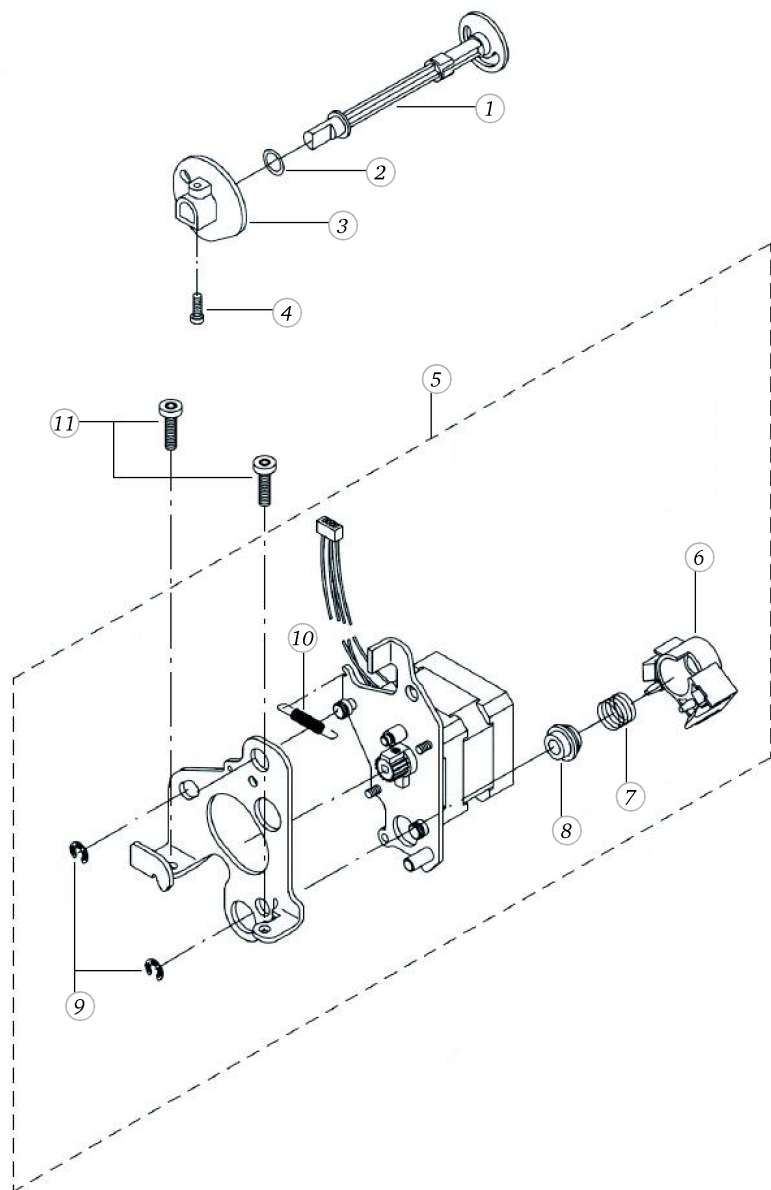

Stitch length motor

Pos	Item number	Description
1	0078605200	ROTATIONAL CONNECTOR
2	0089595010	SPRING WASHER
3	0306755000	ADJUSTING CAM
4	0078865036	Socket Pan Head Thread Forming Screws M3x12 DIN7500 - BN13916 Art-No. 2027569
5	0078257101	STITCHLENGTH-DRIVE CPL.
6	0078555000	COVER PLATE
7	0078565000	SPRING
8	0078545000	Bearing
9	23501453++	Circlips For Shafts d1 4 DIN6799 - BN809 Art- No.1284657
10	25629203++	Spring
11	0078865043	Socket Pan Head Thread Forming Screws M4x10 DIN7500 - BN13916 Art-No. 2027593