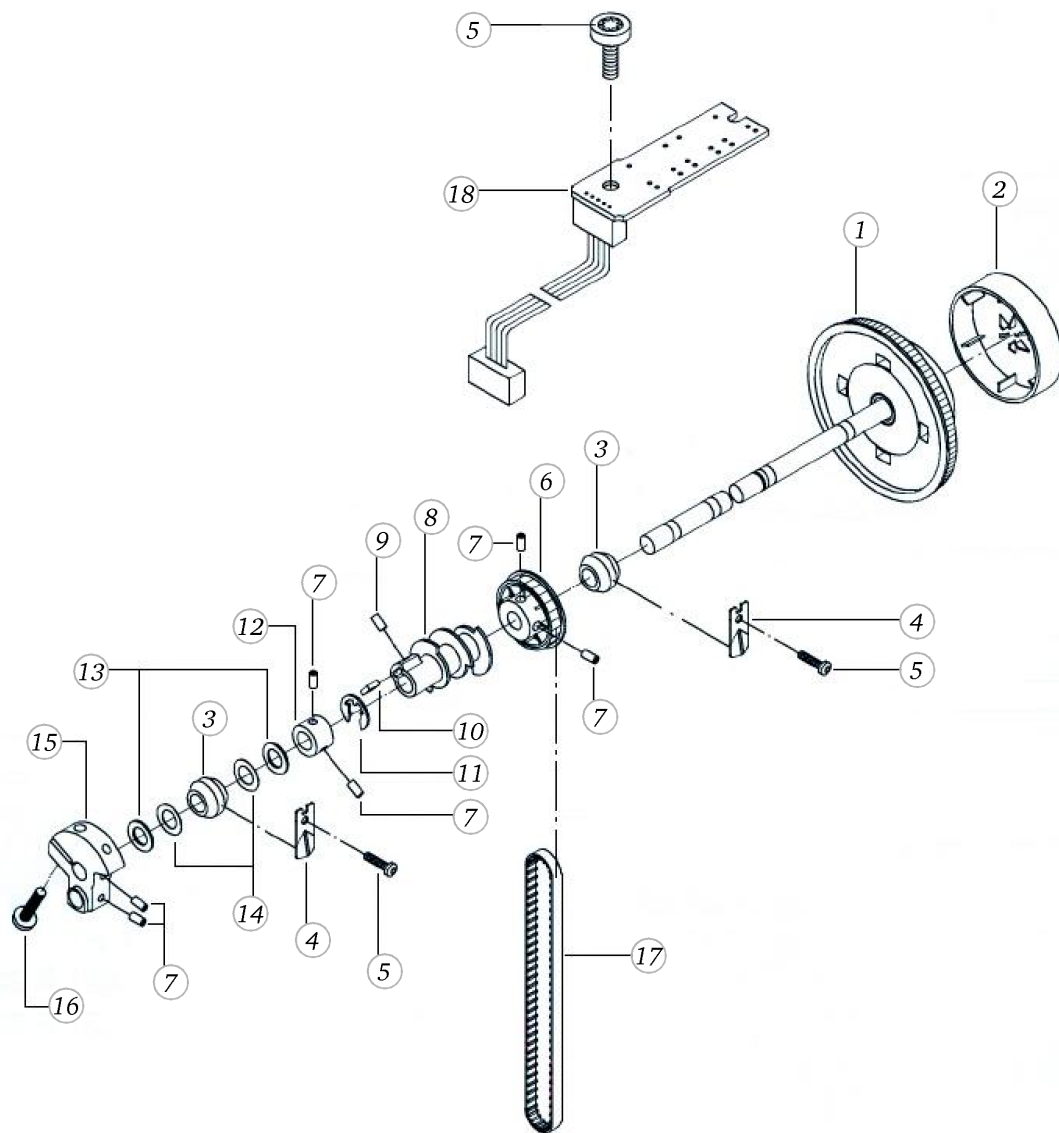

BERNINA artista 180

Main shaft with hand wheel (artista 180)

Pos	Item number	Description
1	0077797100	MAIN SHAFT CPL.
2	0077717000	HAND WHEEL CPL.
3	0078235002	Bearing 10
4	0077785100	CLAMPING CLOW
5	0078865043	Socket Pan Head Thread Forming Screws M4x10 DIN7500 - BN13916 Art-No. 2027593
6	0019947301	BELT DRIVE 24 TEETH
7	0078685072	Hexalobular Socket Set Screws M5x0,5x5
8	0077547100	SYNCHR.DISK CPL.
9	0078665043	Hexalobular Socket Set Screws M4x6 ISO 4026 - BN11493 Art-No. 3060208
10	22684183++	Square Thin Nuts M4 DIN 562 - BN145 Art-No. 1092502
11	0079665011	Circlip For Shafts As 9.0, Benzing
12	0077817000	Adjusting Ring Cpl.
13	0078955071	Synthetic Washer 10,3 x 17 x 1
14	303200031+	Washer
15	0077807100	BALANCE PIECE CPL.
16	0077525067	SCREW
17	0079035022	BELT 188 XL
18	0077567000	P-PRINT